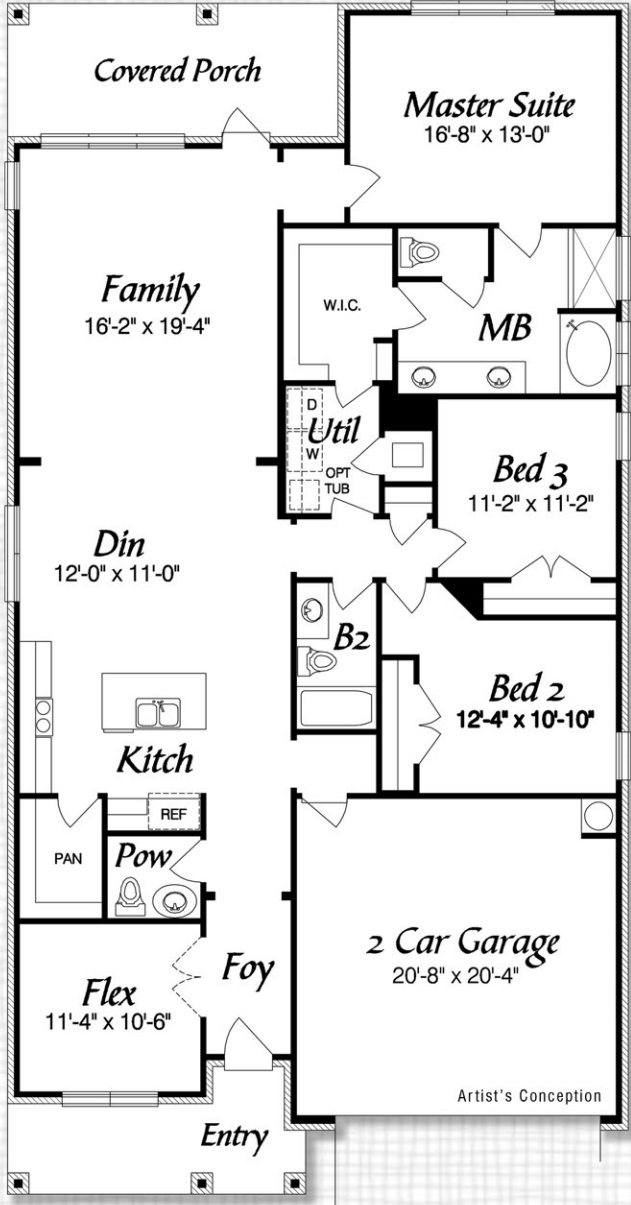

 **The Cobia** in Marina Village

2,093 Square Feet
3 Bedrooms, Flex
2 1/2 Baths

850. 678.9473 www.RandyWiseHomes.com 127 N. Partin Drive Niceville, Florida 32578

© Copyright - Randy Wise Homes, Inc. 2008 Elevation, floorplans, prices, specifications and amenities are subject to change without notice. These house plan drawings and any associated specifications and option lists are the property of Randy Wise Homes, Inc. Reproduction of these documents either in whole or in part, including any form of copying and/or preparation of derivative works thereof, for any reason, is strictly prohibited.