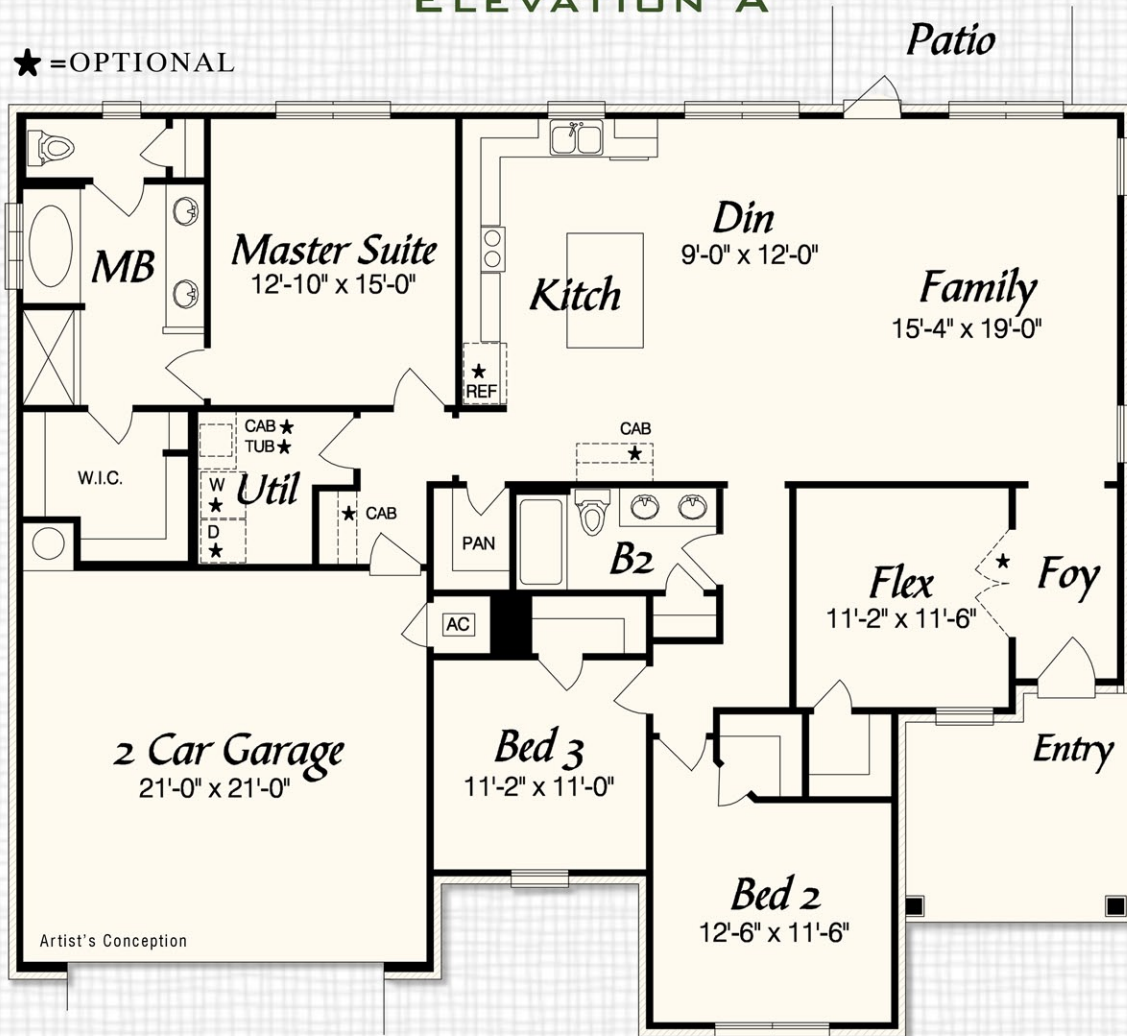

The Black Oak at Hammock Bay

ELEVATION A

★ = OPTIONAL

PRELIMINARY

2,045 Square Feet
3 Bedrooms, Flex, 2 Baths

850. 678.9473 www.RandyWiseHomes.com 127 N. Partin Drive Niceville, Florida 32578

© Copyright - Randy Wise Homes, Inc. 2008 Elevation, floorplans, prices, specifications and amenities are subject to change without notice. These house plan drawings and any associated specifications and option lists are the property of Randy Wise Homes, Inc. Reproduction of these documents either in whole or in part, including any form of copying and/or preparation of derivative works thereof, for any reason, is strictly prohibited.