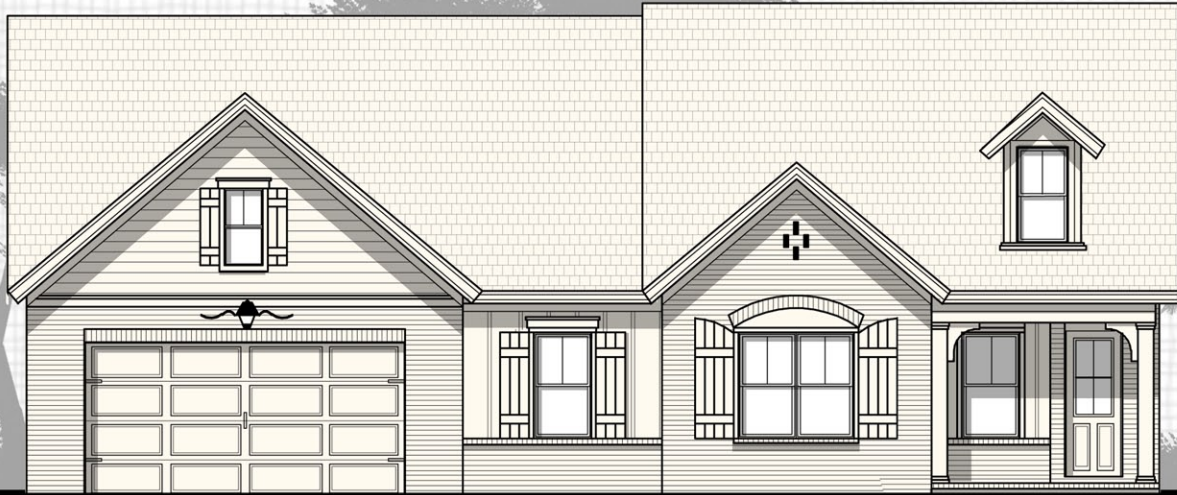

The Black Oak at Hammock Bay

ELEVATION A

★ = OPTIONAL

PRELIMINARY

2,045 Square Feet
3 Bedrooms, Flex, 2 Baths

850. 678.9473 www.RandyWiseHomes.com 127 N. Partin Drive Niceville, Florida 32578

© Copyright - Randy Wise Homes, Inc. 2008 Elevation, floorplans, prices, specifications and amenities are subject to change without notice. These house plan drawings and any associated specifications and option lists are the property of Randy Wise Homes, Inc. Reproduction of these documents either in whole or in part, including any form of copying and/or preparation of derivative works thereof, for any reason, is strictly prohibited.