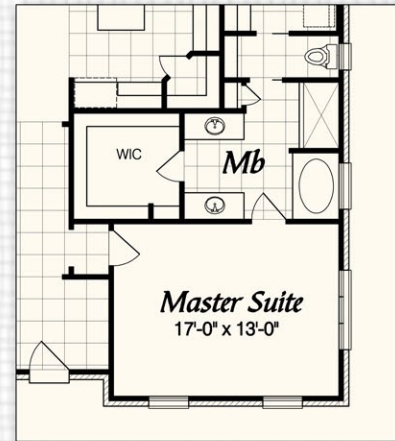

The Wahoo in Marina Village

RG - 0029913

ELEVATION B

ALT MASTER BATH WITH WALK IN SHOWER

ALT MASTER SUITE

2,050 Square Feet
3 Bedrooms 2 Baths

850. 678.9473 www.RandyWiseHomes.com 127 N. Partin Drive Niceville, Florida 32578