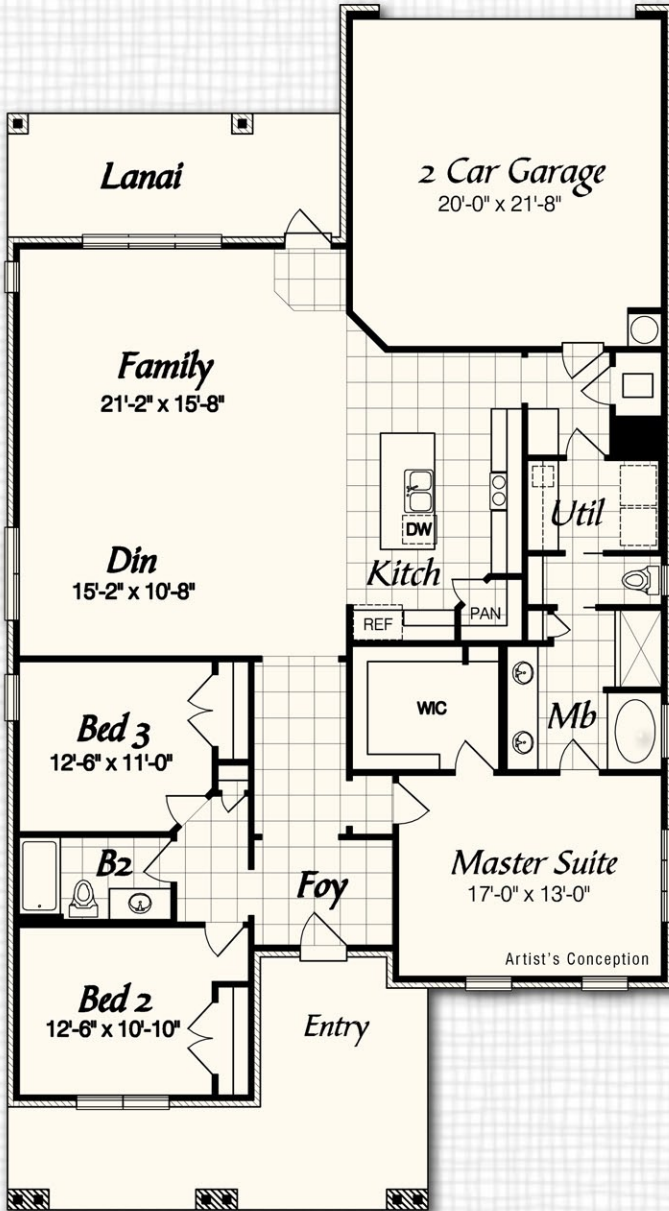

The Wahoo in Marina Village

RG - 0029913

ELEVATION B

ALT MASTER BATH WITH WALK IN SHOWER

ALT MASTER SUITE

2,050 Square Feet
3 Bedrooms 2 Baths

850. 678.9473 www.RandyWiseHomes.com 127 N. Partin Drive Niceville, Florida 32578