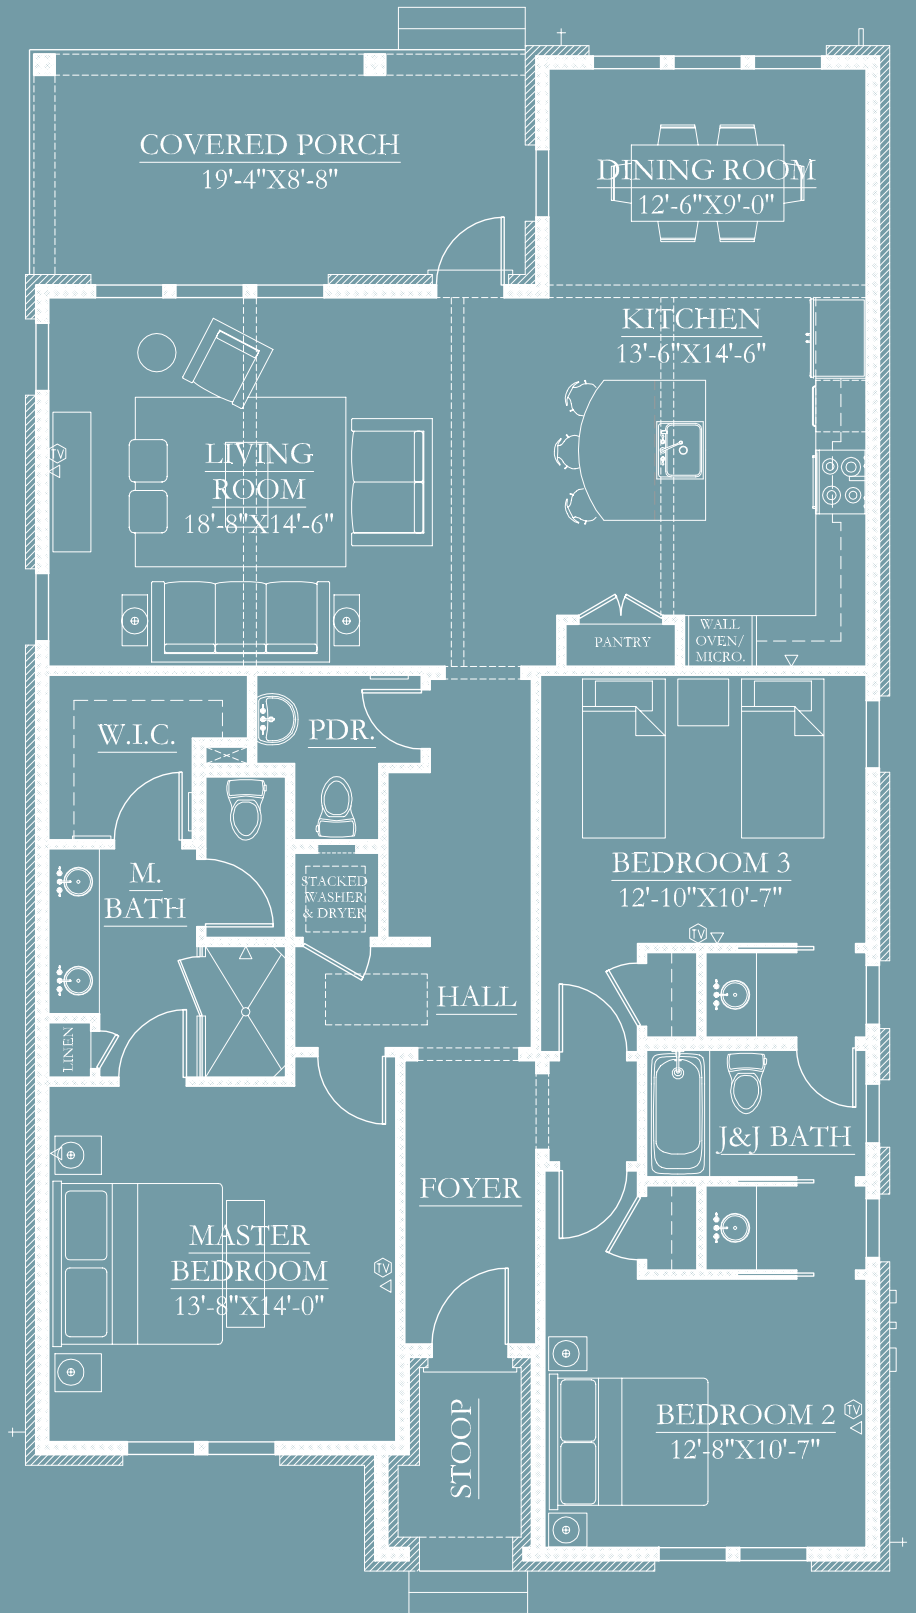

## Marseille A

- 1 Story, 1,766 sq ft. (Streetscape rendering appears as a 2 story due to faux attic windows)
- 3 Bedroom, 2.5 Baths, Master Down

## Marseille B

- 2 Story, 2,310 sq ft.
- 4 Bedroom, 3 Baths, Master Down

## Marseille A & B

- Oversized covered rear porch (screening optional)
- Living/Kitchen area with 10 ft. wood beamed ceilings
- Optional living area remote controlled gas fireplace

Marseille A

## Square Footage