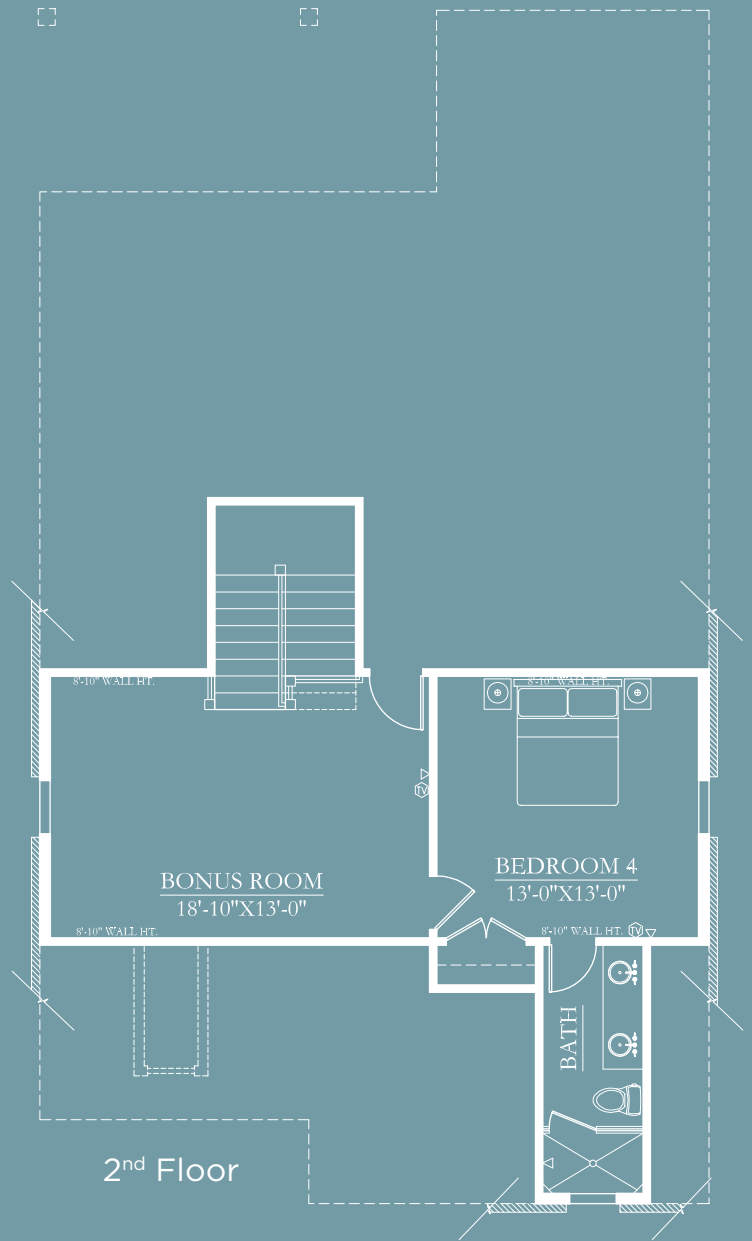

Marseille B:

SECOND FLOOR HEATED & COOLED: 544 sq. ft.
TOTAL HEATED & COOLED: 2,310 sq. ft.

COPYRIGHT – RANDY WISE HOMES, INC. FLOOR PLANS, ELEVATIONS, PRICES, SPECIFICATIONS AND AMENITIES ARE SUBJECT TO CHANGE WITHOUT NOTICE. THE MATERIALS, FEATURES, AND AMENITIES DESCRIBED AND DEPICTED HEREIN ARE BASED UPON CURRENT DEVELOPMENT PLANS, WHICH ARE SUBJECT TO CHANGE WITHOUT NOTICE. ROOM DIMENSIONS AND SQUARE FOOTAGES ARE APPROXIMATIONS. HOUSE PLAN DRAWINGS AND ANY ASSOCIATED SPECIFICATIONS AND OPTION LISTS ARE THE PROPERTY OF RANDY WISE HOMES, INC. REPRODUCTION OF THESE DOCUMENTS EITHER IN WHOLE OR IN PART, INCLUDING ANY FORM OF COPYING AND/OR PREPARATION OF DERIVATIVE WORKS THEREOF, FOR ANY REASON, IS STRICTLY PROHIBITED. FURTHER, THESE DOCUMENTS ARE LOANED STRICTLY ON CONDITION THAT THEY WILL BE RETURNED TO RANDY WISE HOMES, INC. ON DEMAND AND THAT THE INFORMATION THEY CONTAIN WILL BE USED SOLELY IN CONNECTION WITH THE WORK BEING DONE PERFORMED BY OR SPECIFICALLY AUTHORIZED BY RANDY WISE HOMES, INC. ORAL REPRESENTATIONS CANNOT BE RELIED UPON AS CORRECTLY STATING THE REPRESENTATIONS OF THE DEVELOPER OR RANDY WISE HOMES, INC. REFER TO THE DECLARATION, CONTRACT, AND THEIR RESPECTIVE EXHIBITS FOR CORRECT REPRESENTATIONS. ROOM DIMENSIONS AND SQUARE FOOTAGES ARE APPROXIMATIONS. SQUARE FOOTAGE CALCULATIONS ARE TO BRICK.

Marseille B