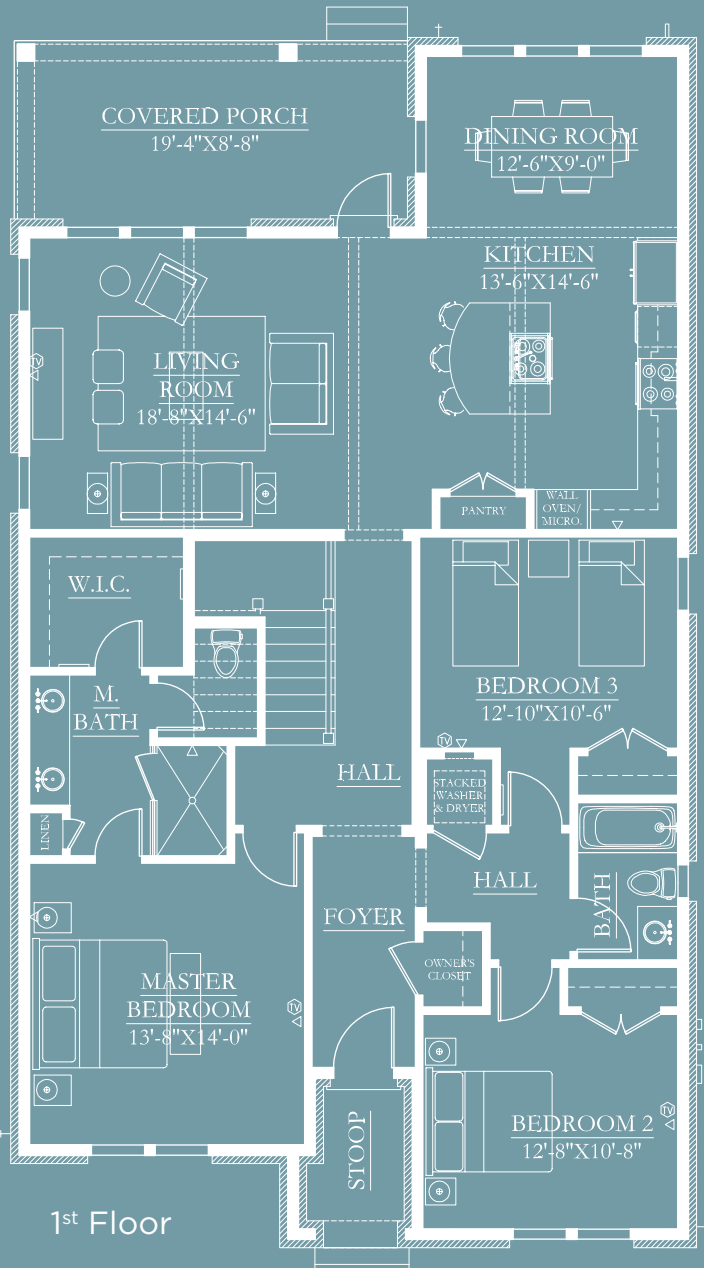

Marseille B:

SECOND FLOOR HEATED & COOLED: 544 sq. ft.
TOTAL HEATED & COOLED: 2,310 sq. ft.

COPYRIGHT – RANDY WISE HOMES, INC. FLOOR PLANS, ELEVATIONS, PRICES, SPECIFICATIONS AND AMENITIES ARE SUBJECT TO CHANGE WITHOUT NOTICE. THE MATERIALS, FEATURES, AND AMENITIES DESCRIBED AND DEPICTED HEREIN ARE BASED UPON CURRENT DEVELOPMENT PLANS, WHICH ARE SUBJECT TO CHANGE WITHOUT NOTICE. ROOM DIMENSIONS AND SQUARE FOOTAGES ARE APPROXIMATIONS. HOUSE PLAN DRAWINGS AND ANY ASSOCIATED SPECIFICATIONS AND OPTION LISTS ARE THE PROPERTY OF RANDY WISE HOMES, INC. REPRODUCTION OF THESE DOCUMENTS EITHER IN WHOLE OR IN PART, INCLUDING ANY FORM OF COPYING AND/OR PREPARATION OF DERIVATIVE WORKS THEREOF, FOR ANY REASON, IS STRICTLY PROHIBITED. FURTHER, THESE DOCUMENTS ARE LOANED STRICTLY ON CONDITION THAT THEY WILL BE RETURNED TO RANDY WISE HOMES, INC. ON DEMAND AND THAT THE INFORMATION THEY CONTAIN WILL BE USED SOLELY IN CONNECTION WITH THE WORK BEING DONE PERFORMED BY OR SPECIFICALLY AUTHORIZED BY RANDY WISE HOMES, INC. ORAL REPRESENTATIONS CANNOT BE RELIED UPON AS CORRECTLY STATING THE REPRESENTATIONS OF THE DEVELOPER OR RANDY WISE HOMES, INC. REFER TO THE DECLARATION, CONTRACT, AND THEIR RESPECTIVE EXHIBITS FOR CORRECT REPRESENTATIONS. ROOM DIMENSIONS AND SQUARE FOOTAGES ARE APPROXIMATIONS. SQUARE FOOTAGE CALCULATIONS ARE TO BRICK.

Marseille B