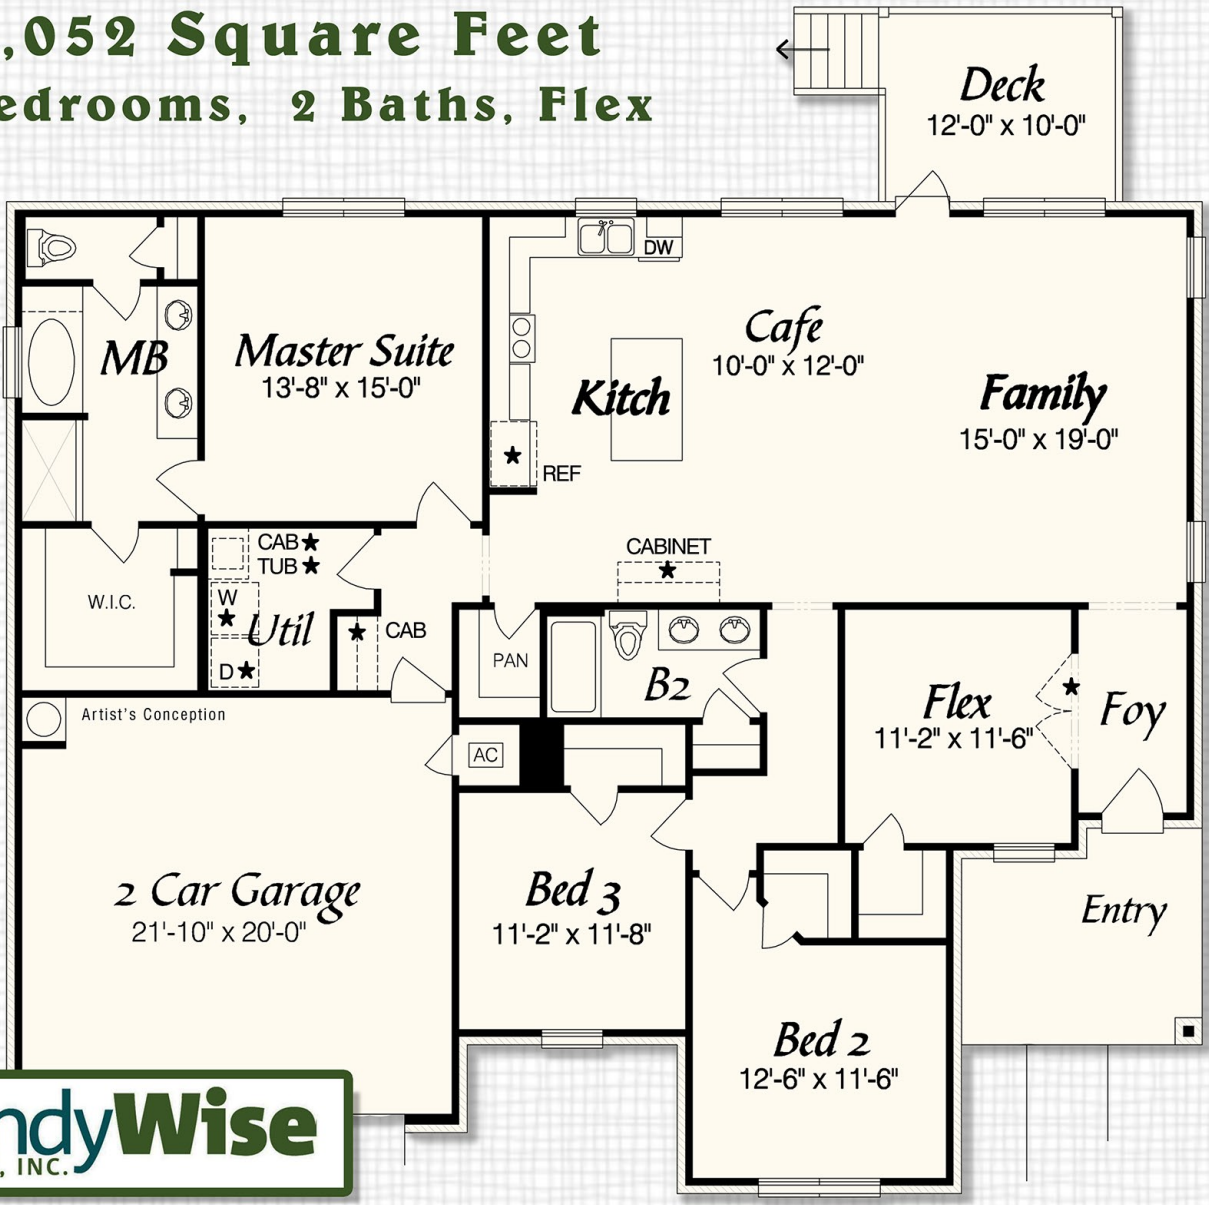

2,052 Square Feet
3 Bedrooms, 2 Baths, Flex

★ = OPTIONAL