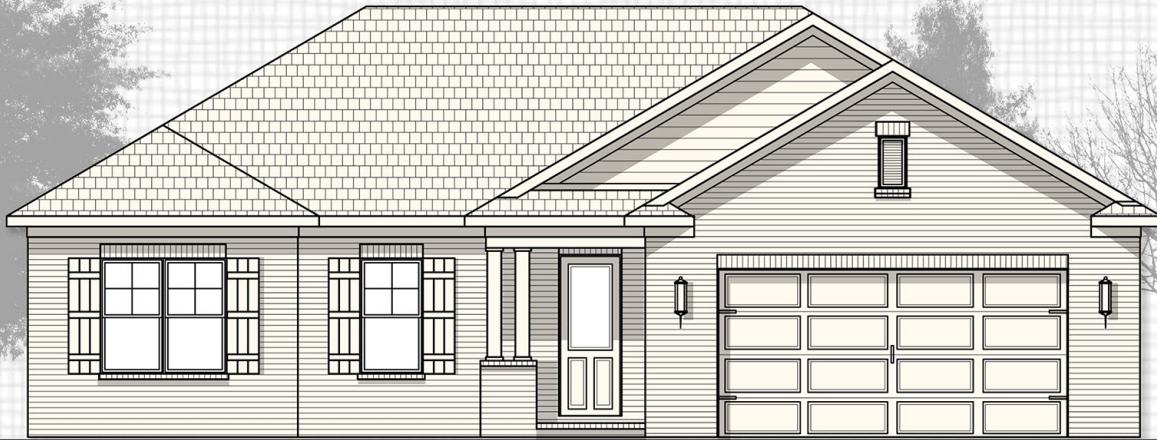

# The White Oak

**2,075 Square Feet**

**3 Bedrooms, 2 Baths, Flex**

★ = OPTIONAL

850. 678.9473 [www.RandyWiseHomes.com](http://www.RandyWiseHomes.com) 127 N. Partin Drive Niceville, Florida 32578

© Copyright - Randy Wise Homes, Inc. 2008 Elevation, floorplans, prices, specifications and amenities are subject to change without notice. These house plan drawings and any associated specifications and option lists are the property of Randy Wise Homes, Inc. Reproduction of these documents either in whole or in part, including any form of copying and/or preparation of derivative works thereof, for any reason, is strictly prohibited.