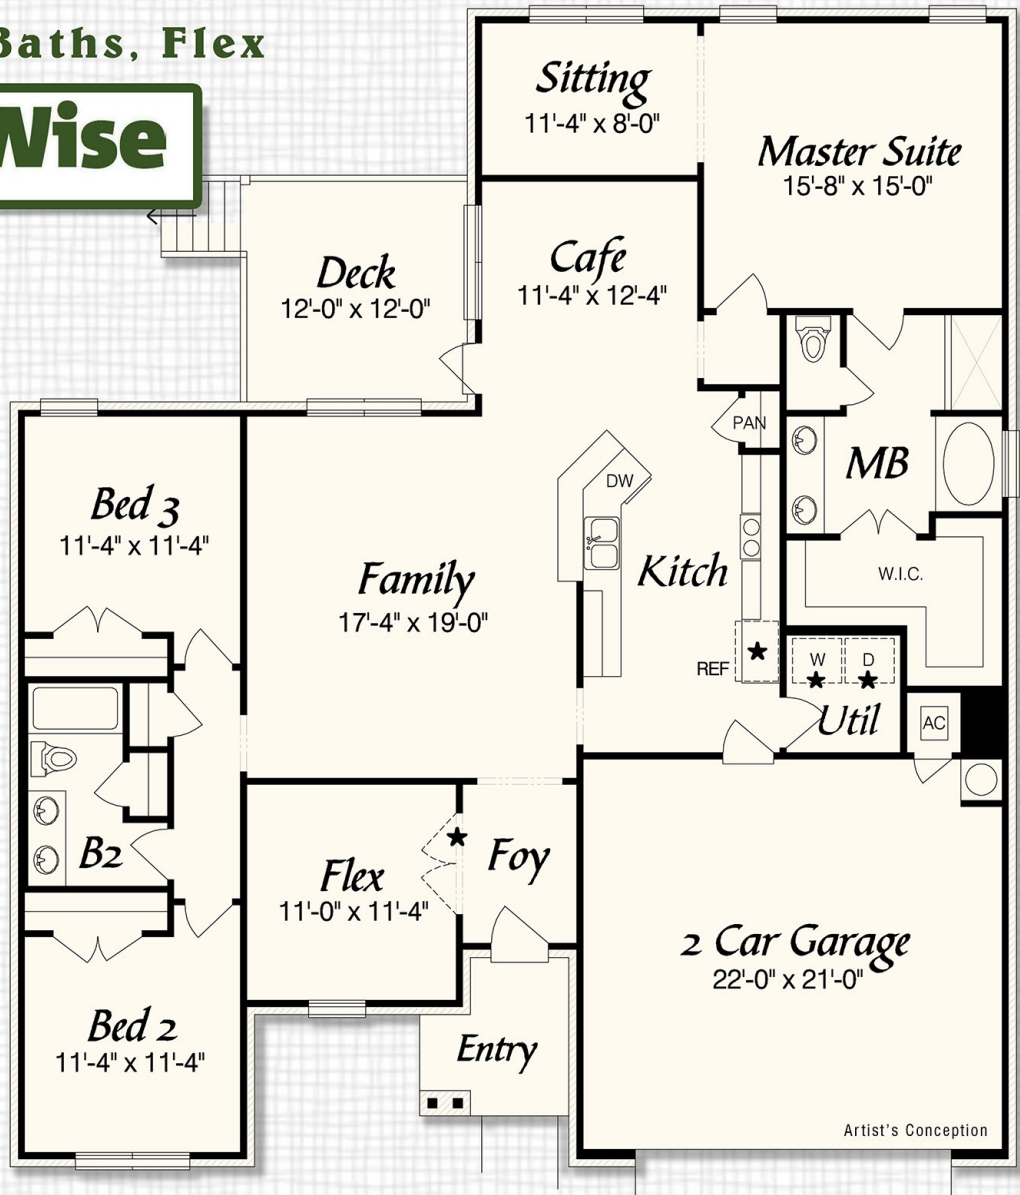

# The White Oak

**2,075 Square Feet**

**3 Bedrooms, 2 Baths, Flex**

★ = OPTIONAL

850. 678.9473 [www.RandyWiseHomes.com](http://www.RandyWiseHomes.com) 127 N. Partin Drive Niceville, Florida 32578

© Copyright - Randy Wise Homes, Inc. 2008 Elevation, floorplans, prices, specifications and amenities are subject to change without notice. These house plan drawings and any associated specifications and option lists are the property of Randy Wise Homes, Inc. Reproduction of these documents either in whole or in part, including any form of copying and/or preparation of derivative works thereof, for any reason, is strictly prohibited.