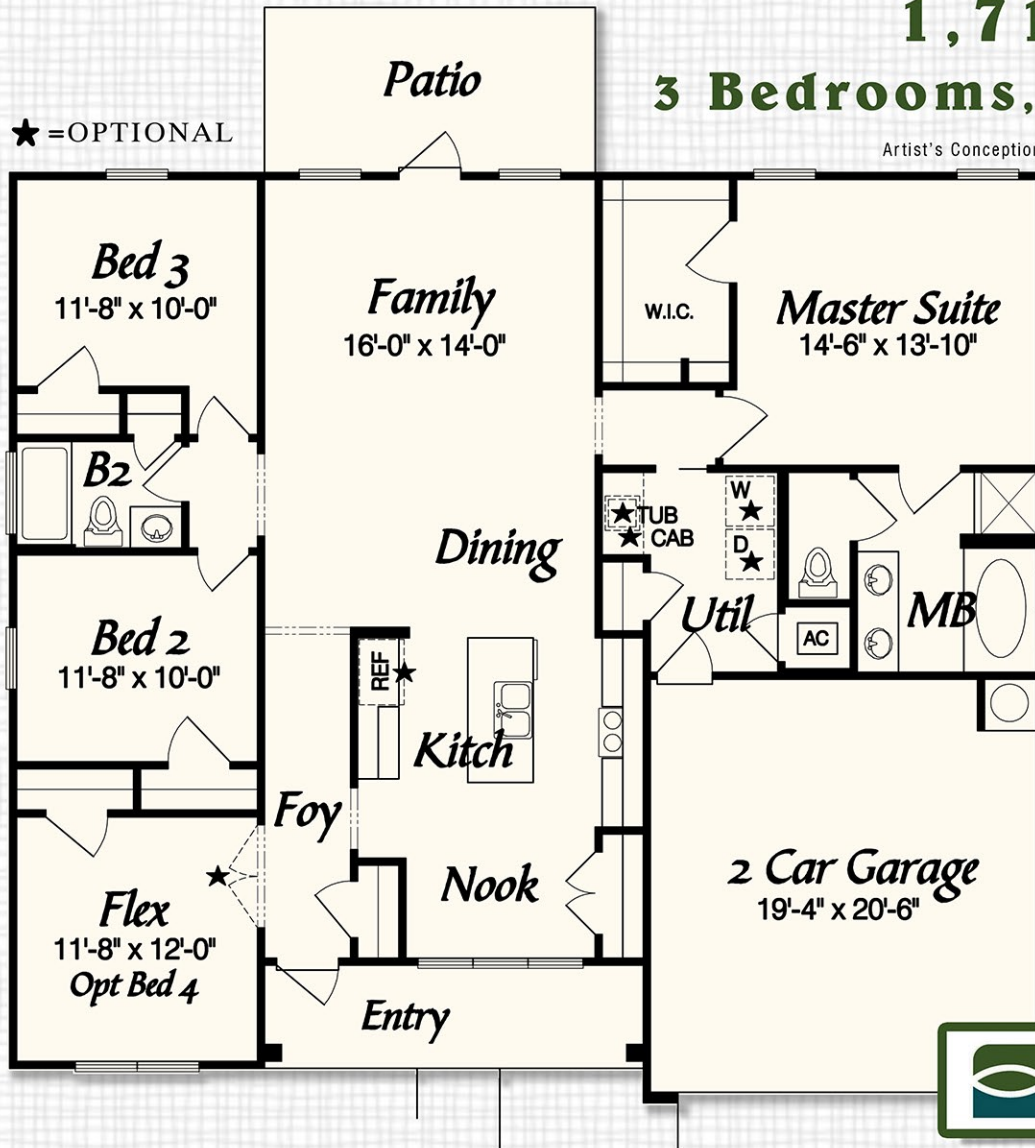

The Holley IV

Lots 3D & 5D Heritage Manor

1,716 Sq Feet
3 Bedrooms, Flex, 2 Baths

Artist's Conception

★ = OPTIONAL

ELEVATION A

850. 678.9473 www.RandyWiseHomes.com 127 N. Partin Drive Niceville, Florida 32578