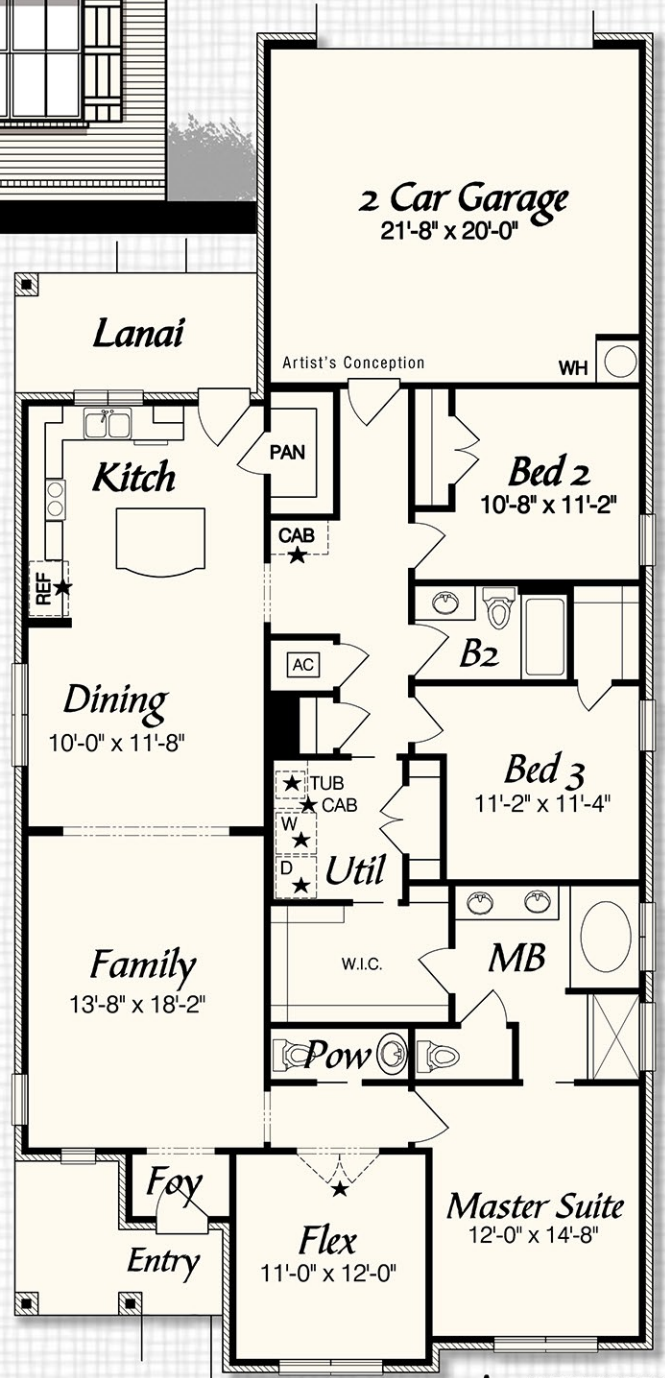

# The Bluefish IV in Marina Village

ELEVATION B

★ = OPTIONAL

**3 Bedrooms,  
Flex, 2 1/2 Baths  
1,978 Square Feet**

850. 678.9473 [www.RandyWiseHomes.com](http://www.RandyWiseHomes.com) 127 N. Partin Drive Niceville, Florida 32578

© Copyright - Randy Wise Homes, Inc. 2008 Elevation, floorplans, prices, specifications and amenities are subject to change without notice. These house plan drawings and any associated specifications and option lists are the property of Randy Wise Homes, Inc. Reproduction of these documents either in whole or in part, including any form of copying and/or preparation of derivative works thereof, for any reason, is strictly prohibited.