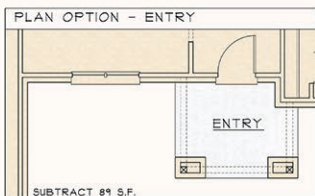

LIVE OAK II

MEADOWS AT HAMMOCK BAY

2,618 SQ. FT. | 3 BR / 3 BA & FLEX

FRONT ELEVATION

*- OPTIONAL

Time Tested, Relationship Driven & Stewardship FocusedSM

RG 0029913

These drawings and any associated specifications and option lists are the property of Randy Wise Homes, Inc. Reproduction of these documents either in whole or in part, including any form of copying and/or preparation of derivative works thereof, for any reason, is strictly prohibited.