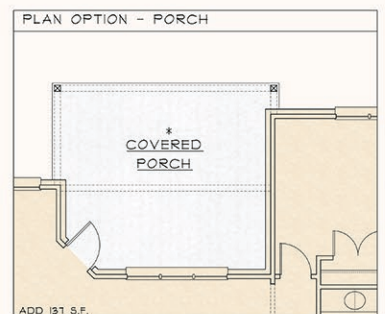

LIVE OAK II

MEADOWS AT HAMMOCK BAY

2,618 SQ. FT. | 3 BR / 3 BA & FLEX

FRONT ELEVATION

*- OPTIONAL

Time Tested, Relationship Driven & Stewardship FocusedSM

RG 0029913

These drawings and any associated specifications and option lists are the property of Randy Wise Homes, Inc. Reproduction of these documents either in whole or in part, including any form of copying and/or preparation of derivative works thereof, for any reason, is strictly prohibited.