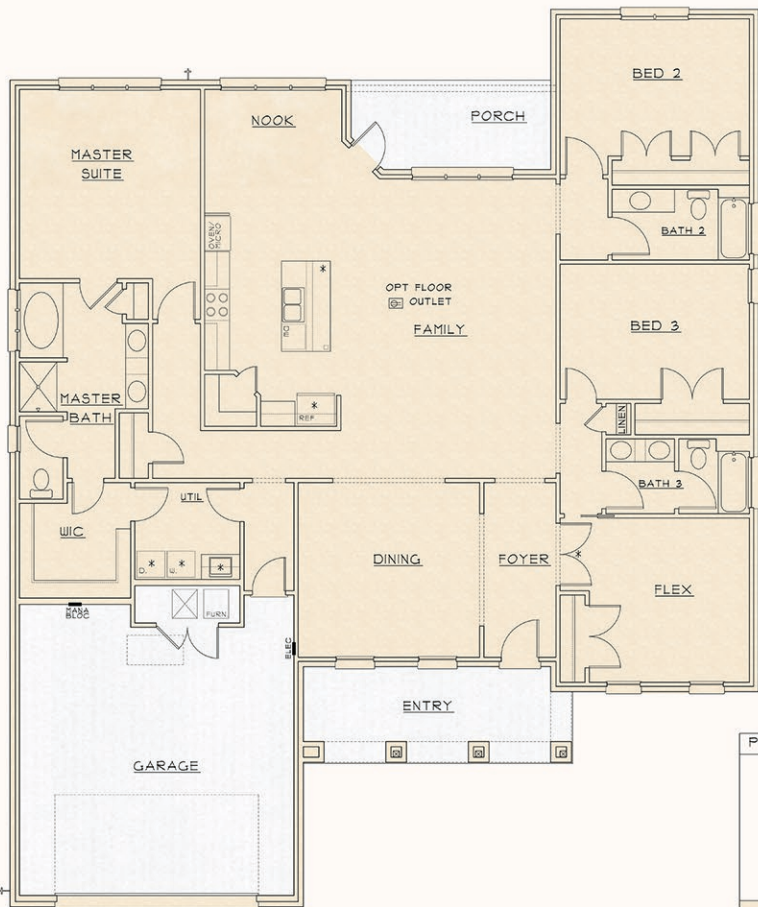

LIVE OAK II

MEADOWS AT HAMMOCK BAY

2,618 SQ. FT. | 3 BR / 3 BA & FLEX

FRONT ELEVATION

*- OPTIONAL

Time Tested, Relationship Driven & Stewardship FocusedSM

RG 0029913

These drawings and any associated specifications and option lists are the property of Randy Wise Homes, Inc. Reproduction of these documents either in whole or in part, including any form of copying and/or preparation of derivative works thereof, for any reason, is strictly prohibited.