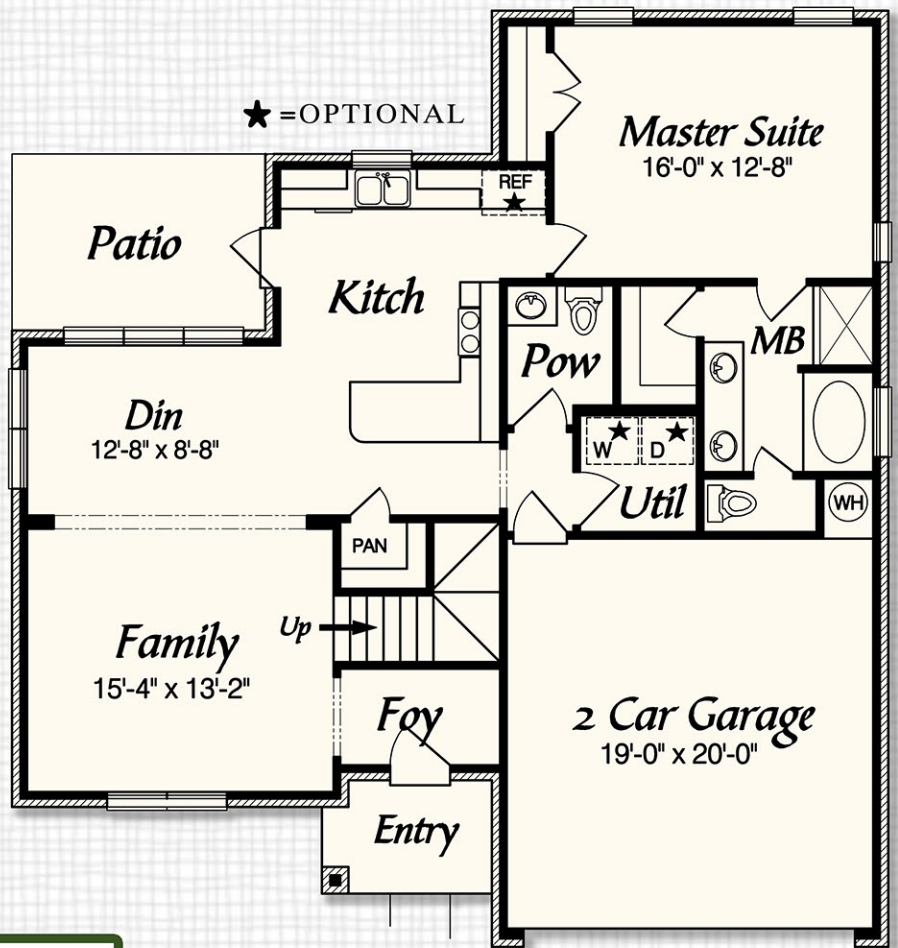

The Cottage M in Hattie's Grove

Elevation A
1,728 Square Feet
3 Bedrooms Loft,
2 1/2 Baths

Upper Floor

Lower Floor

850. 678.9473 www.RandyWiseHomes.com 127 N. Partin Drive Niceville, Florida 32578

© Copyright - Randy Wise Homes, Inc. 2008 Elevation, floorplans, prices, specifications and amenities are subject to change without notice. These house plan drawings and any associated specifications and option lists are the property of Randy Wise Homes, Inc. Reproduction of these documents either in whole or in part, including any form of copying and/or preparation of derivative works thereof, for any reason, is strictly prohibited.