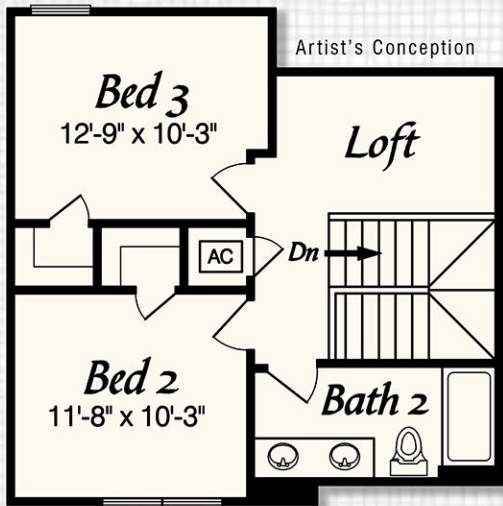

The Cottage M in Hattie's Grove

Elevation A
1,728 Square Feet
3 Bedrooms Loft,
2 1/2 Baths

Upper Floor

Lower Floor

850. 678.9473 www.RandyWiseHomes.com 127 N. Partin Drive Niceville, Florida 32578

© Copyright - Randy Wise Homes, Inc. 2008 Elevation, floorplans, prices, specifications and amenities are subject to change without notice. These house plan drawings and any associated specifications and option lists are the property of Randy Wise Homes, Inc. Reproduction of these documents either in whole or in part, including any form of copying and/or preparation of derivative works thereof, for any reason, is strictly prohibited.