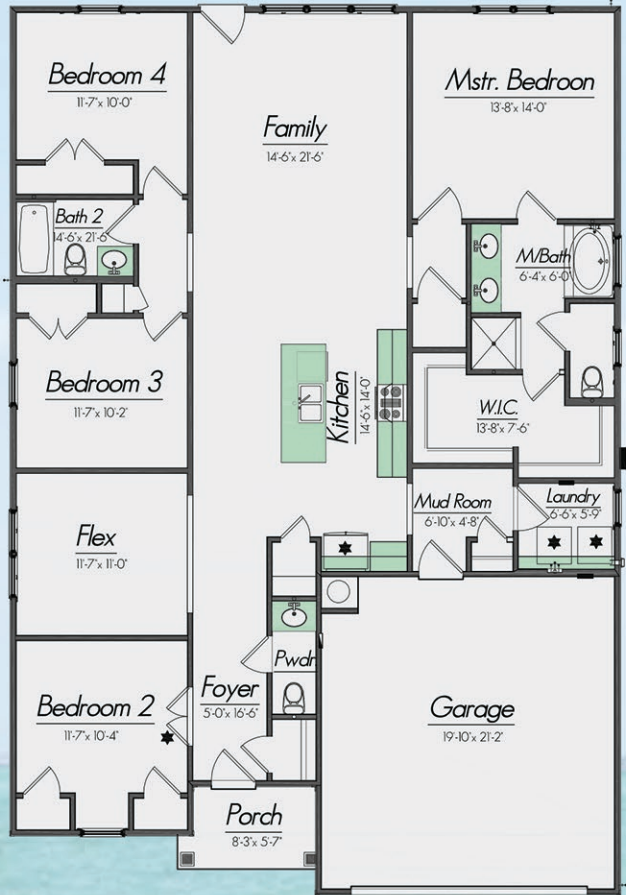

RED CEDAR
HERITAGE MANOR

1,923 Square Feet

4 Bedrooms, Flex
2 1/2 Baths

* = Optional