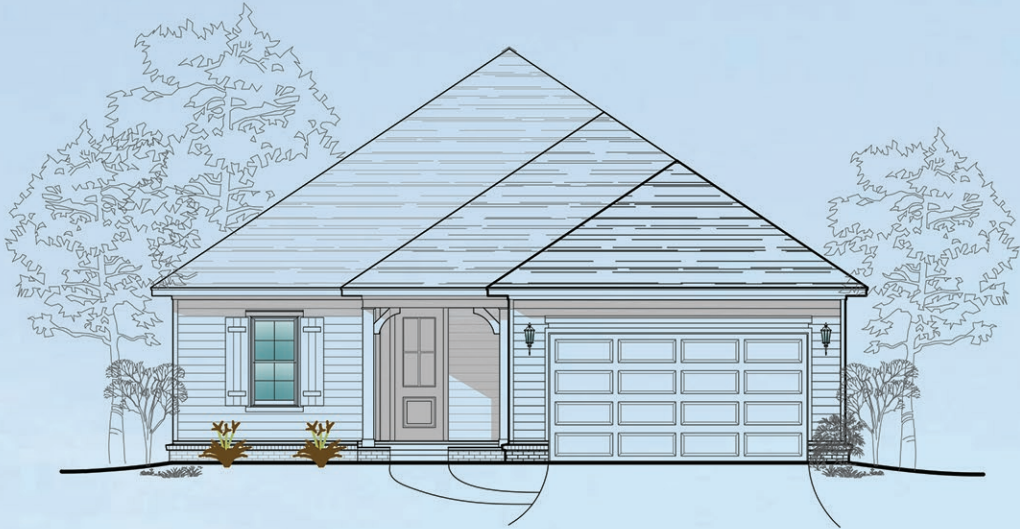

RED CEDAR
HERITAGE MANOR

1,923 Square Feet

4 Bedrooms, Flex
2 1/2 Baths

* = Optional