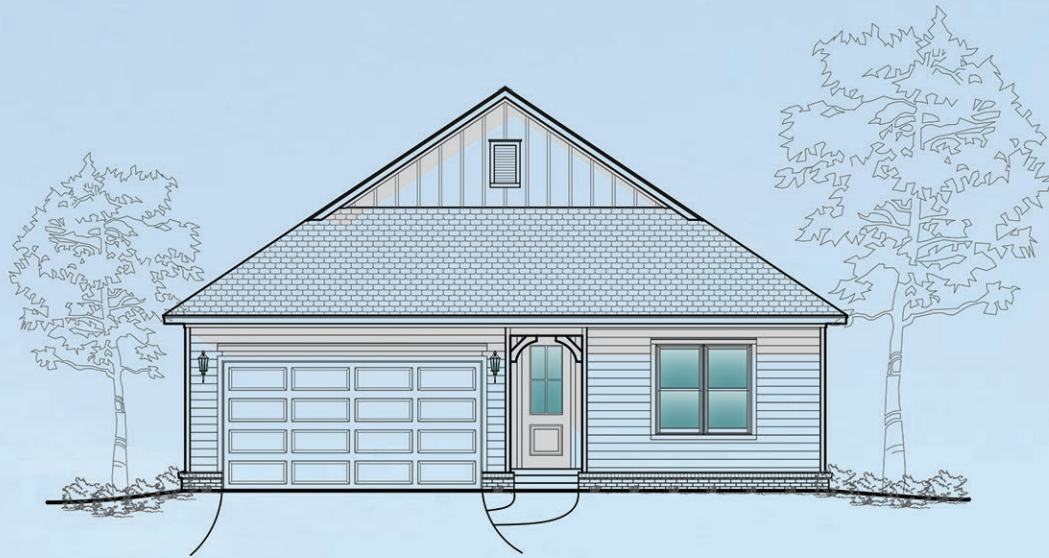

# WATER OAK II

HERITAGE MANOR

\* = *Optional*

1,746 Square Feet

3 Bedrooms, Study  
2 Baths