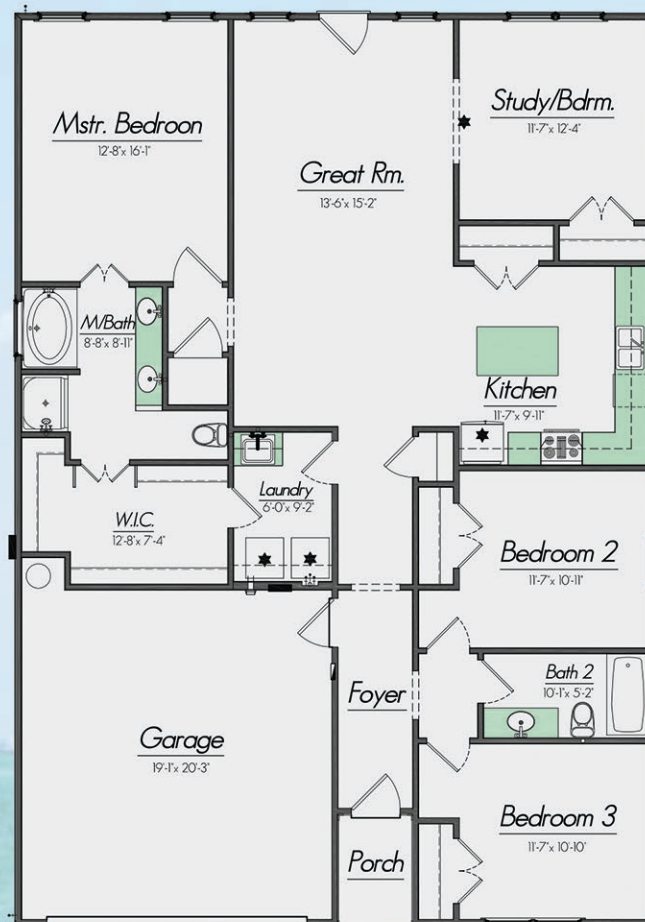

# WATER OAK II

HERITAGE MANOR

\* = *Optional*

1,746 Square Feet

3 Bedrooms, Study  
2 Baths