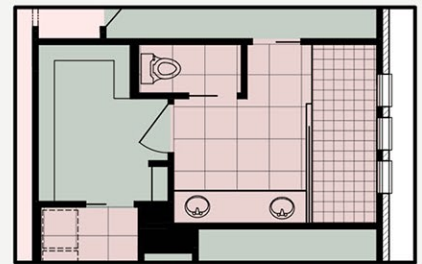

OPTIONAL MASTER BATH WITH ROMAN TUB

OPTIONAL MASTER BATH WITH WALK IN SHOWER

Cobia

ELEVATION D

2167
CONDITIONED S.F.
3 BEDROOMS, FLEX,
2 1/2 BATHS

Copyright - Randy Wise Homes, Inc. 2018. Elevation, floorplans, prices, specifications and amenities are subject to change without notice. These house plan drawings and any associated specifications and option lists are the property of Randy Wise Homes, Inc. Reproduction of these documents either in whole or in part, including any form of copying and/or preparation of derivative works thereof, for any reason, is strictly prohibited.