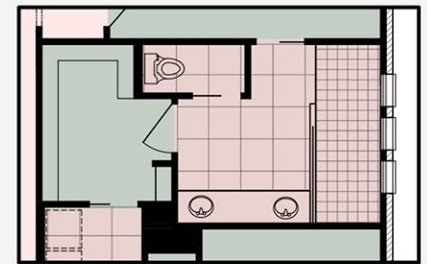

OPTIONAL MASTER BATH WITH ROMAN TUB

OPTIONAL MASTER BATH WITH WALK IN SHOWER

Cobia

ELEVATION E

2167
CONDITIONED S.F.
3 BEDROOMS, FLEX,
2 1/2 BATHS

Copyright - Randy Wise Homes, Inc. 2018. Elevation, floorplans, prices, specifications and amenities are subject to change without notice. These house plan drawings and any associated specifications and option lists are the property of Randy Wise Homes, Inc. Reproduction of these documents either in whole or in part, including any form of copying and/or preparation of derivative works thereof, for any reason, is strictly prohibited.