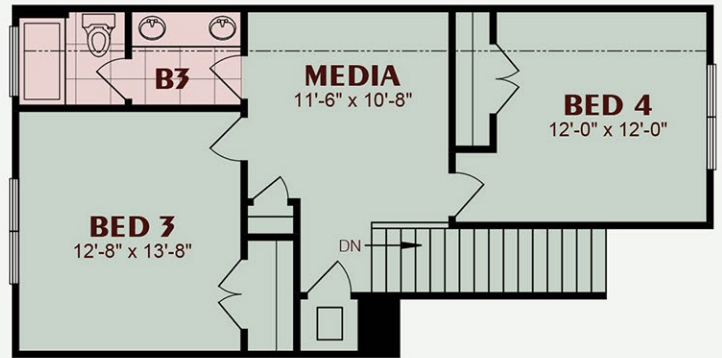

Cottage F

IN OSPREY RIDGE

UPPER FLOOR

ELEVATION A

2551

CONDITIONED S.F.
4 BEDROOMS, FLEX,
MEDIA ROOM, 3 1/2 BATHS

Copyright - Randy Wise Homes, Inc. 2018. Elevation, floorplans, prices, specifications and amenities are subject to change without notice. These house plan drawings and any associated specifications and option lists are the property of Randy Wise Homes, Inc. Reproduction of these documents either in whole or in part, including any form of copying and/or preparation of derivative works thereof, for any reason, is strictly prohibited.