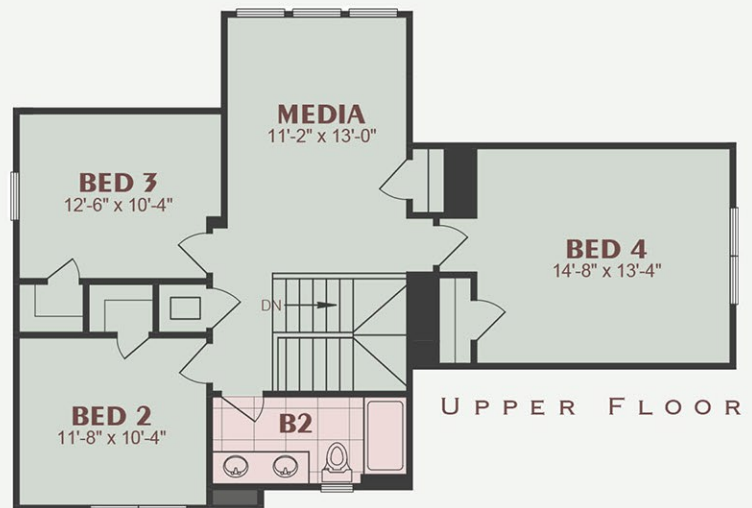

# 2230

CONDITIONED S.F.

# Cottage M

IN OSPREY RIDGE

OPTIONAL MASTER BATH WITH WALK IN SHOWER

OPTIONAL MASTER BATH ROMAN TUB

**ELEVATION A**  
**4 BEDROOMS, MEDIA,**  
**2 1/2 BATHS**

Copyright - Randy Wise Homes, Inc. 2018. Elevation, floorplans, prices, specifications and amenities are subject to change without notice. These house plan drawings and any associated specifications and option lists are the property of Randy Wise Homes, Inc. Reproduction of these documents either in whole or in part, including any form of copying and/or preparation of derivative works thereof, for any reason, is strictly prohibited.