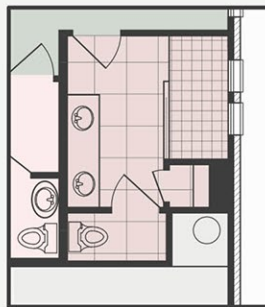

# Cottage M

IN OSPREY RIDGE

OPTIONAL MASTER BATH WITH WALK IN SHOWER

OPTIONAL MASTER BATH ROMAN TUB

**ELEVATION A**  
**4 BEDROOMS, MEDIA,**  
**2 1/2 BATHS**

Copyright - Randy Wise Homes, Inc. 2018. Elevation, floorplans, prices, specifications and amenities are subject to change without notice. These house plan drawings and any associated specifications and option lists are the property of Randy Wise Homes, Inc. Reproduction of these documents either in whole or in part, including any form of copying and/or preparation of derivative works thereof, for any reason, is strictly prohibited.