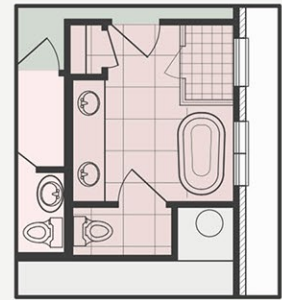

# 2230

CONDITIONED S.F.

# Cottage M

IN OSPREY RIDGE

OPTIONAL MASTER BATH WITH WALK IN SHOWER

OPTIONAL MASTER BATH ROMAN TUB

**ELEVATION A**  
**4 BEDROOMS, MEDIA,**  
**2 1/2 BATHS**

Copyright - Randy Wise Homes, Inc. 2018. Elevation, floorplans, prices, specifications and amenities are subject to change without notice. These house plan drawings and any associated specifications and option lists are the property of Randy Wise Homes, Inc. Reproduction of these documents either in whole or in part, including any form of copying and/or preparation of derivative works thereof, for any reason, is strictly prohibited.