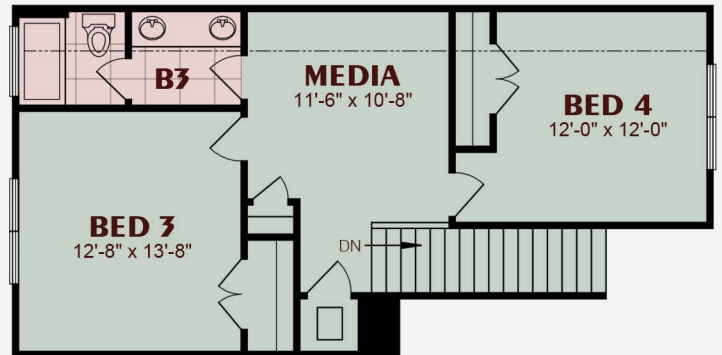

Cottage F

IN OSPREY RIDGE

UPPER FLOOR

ELEVATION A

2551

CONDITIONED S.F.
4 BEDROOMS, FLEX,
MEDIA ROOM, 3 1/2 BATHS

Copyright - Randy Wise Homes, Inc. 2018. Elevation, floorplans, prices, specifications and amenities are subject to change without notice. These house plan drawings and any associated specifications and option lists are the property of Randy Wise Homes, Inc. Reproduction of these documents either in whole or in part, including any form of copying and/or preparation of derivative works thereof, for any reason, is strictly prohibited.