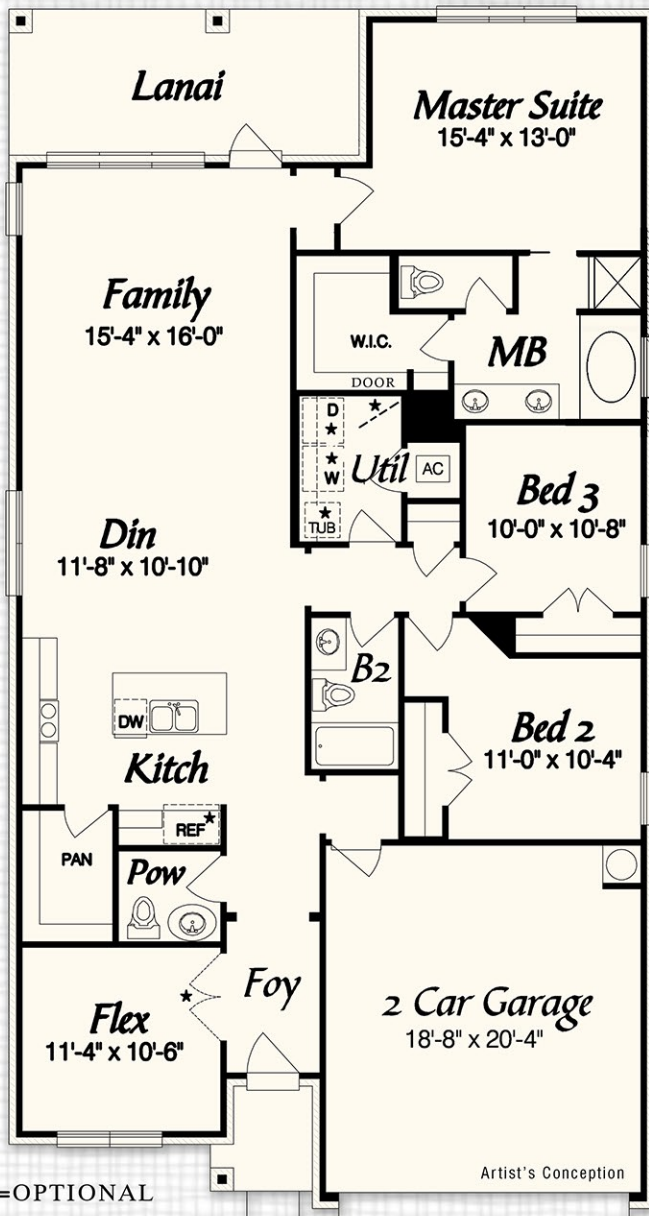

The **Little Snapper** in Marina Village

ELEVATION B

1,883 Square Feet
3 Bedrooms 2 1/2 Baths

850. 678.9473 www.RandyWiseHomes.com 127 N. Partin Drive Niceville, Florida 32578

© Copyright - Randy Wise Homes, Inc. 2008 Elevation, floorplans, prices, specifications and amenities are subject to change without notice. These house plan drawings and any associated specifications and option lists are the property of Randy Wise Homes, Inc. Reproduction of these documents either in whole or in part, including any form of copying and/or preparation of derivative works thereof, for any reason, is strictly prohibited.