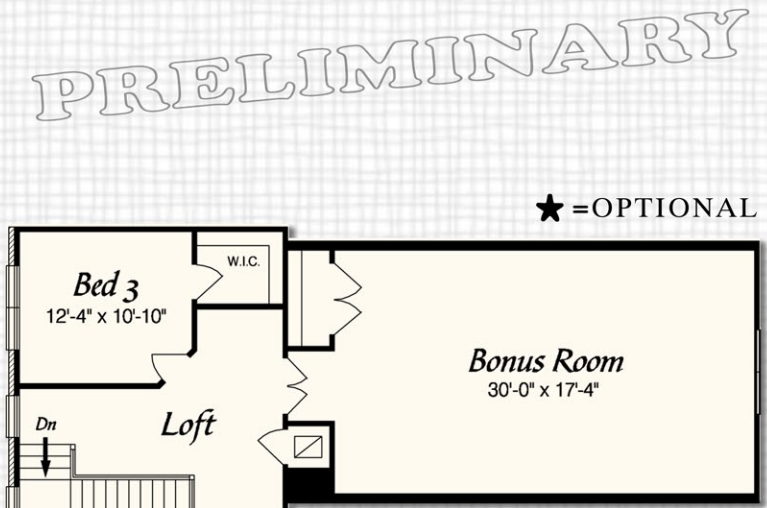

# The Blue Oak II at Hammock Bay

ELEVATION A

**3,454 Square Feet**

**3 Bedrooms, Flex, Bonus Room, Loft, 3 1/2 Baths**

850. 678.9473 [www.RandyWiseHomes.com](http://www.RandyWiseHomes.com) 127 N. Partin Drive Niceville, Florida 32578