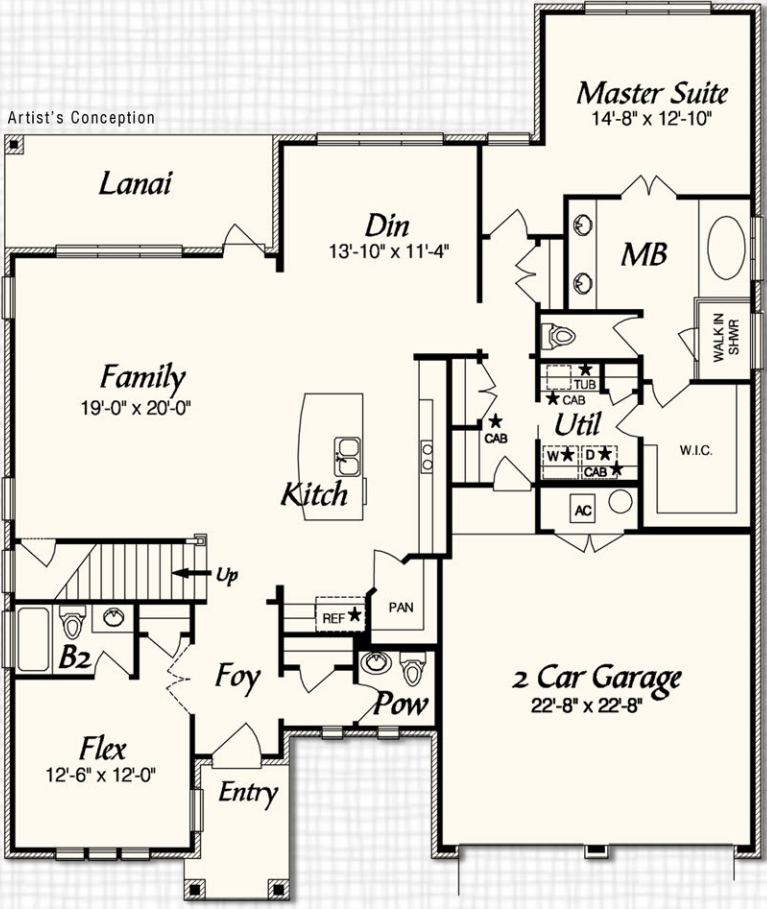

# The Blue Oak II at Hammock Bay

ELEVATION A

**3,454 Square Feet**

**3 Bedrooms, Flex, Bonus Room, Loft, 3 1/2 Baths**

850. 678.9473 [www.RandyWiseHomes.com](http://www.RandyWiseHomes.com) 127 N. Partin Drive Niceville, Florida 32578