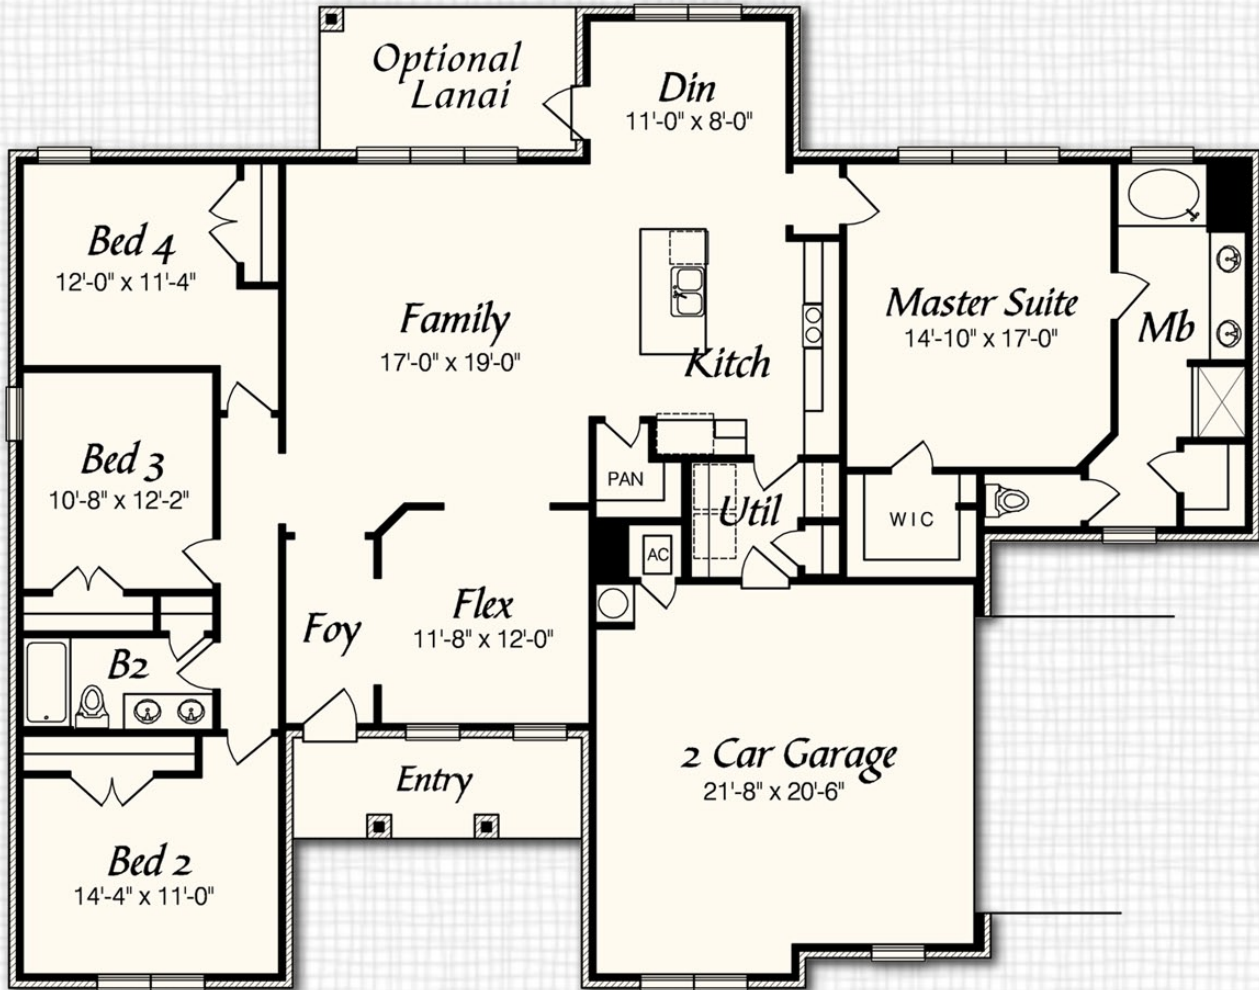

The **Kierce II** in Mill Creek Farms

ELEVATION C

2,260 Square Feet
4 Bedrooms, 2 Baths

850. 678.9473 www.RandyWiseHomes.com 127 N. Partin Drive Niceville, Florida 32578

© Copyright - Randy Wise Homes, Inc. 2008 Elevation, floorplans, prices, specifications and amenities are subject to change without notice. These house plan drawings and any associated specifications and option lists are the property of Randy Wise Homes, Inc. Reproduction of these documents either in whole or in part, including any form of copying and/or preparation of derivative works thereof, for any reason, is strictly prohibited.