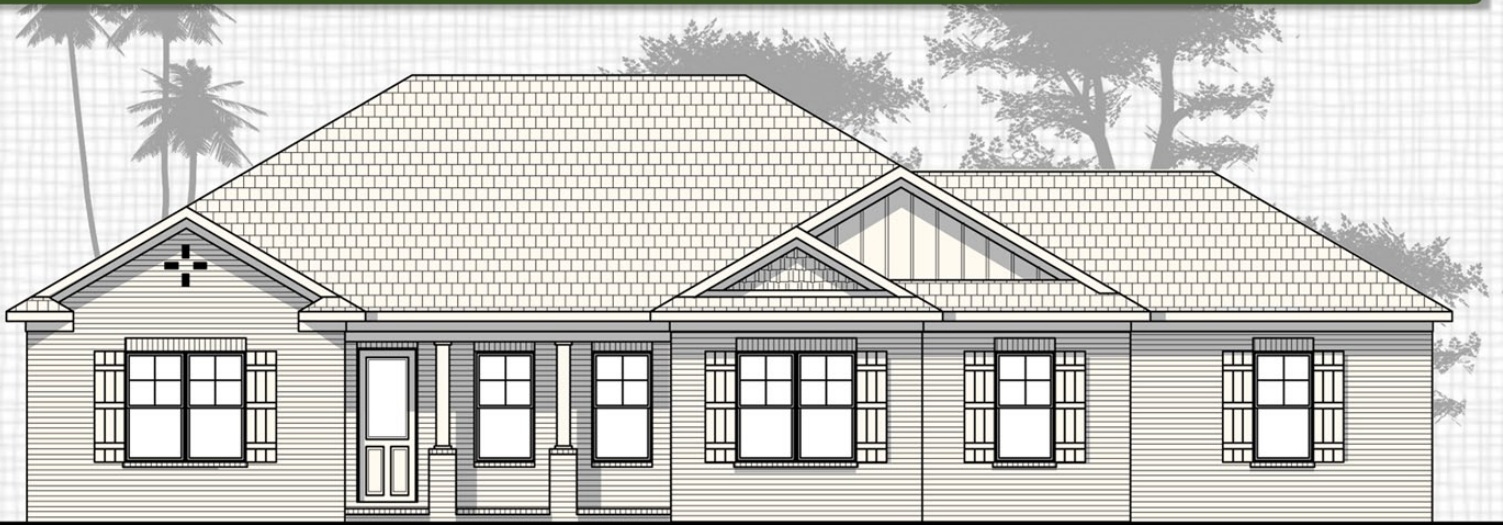

The **Kierce II** in Mill Creek Farms

ELEVATION C

2,260 Square Feet
4 Bedrooms, 2 Baths

850. 678.9473 www.RandyWiseHomes.com 127 N. Partin Drive Niceville, Florida 32578

© Copyright - Randy Wise Homes, Inc. 2008 Elevation, floorplans, prices, specifications and amenities are subject to change without notice. These house plan drawings and any associated specifications and option lists are the property of Randy Wise Homes, Inc. Reproduction of these documents either in whole or in part, including any form of copying and/or preparation of derivative works thereof, for any reason, is strictly prohibited.