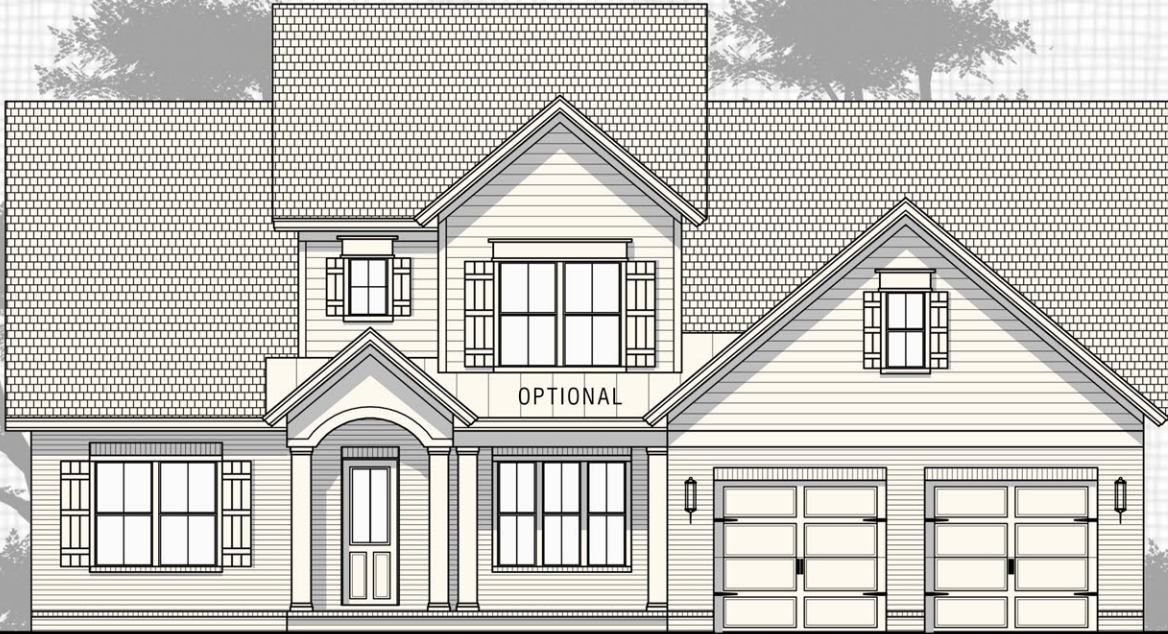

The Willow Oak II

ELEVATION A

3,725 Sq Feet
5 Bedrooms, 4 Baths, Loft,
Flex & Bonus Room

Artist's Conception

850. 678.9473 www.RandyWiseHomes.com 127 N. Partin Drive Niceville, Florida 32578

© Copyright - Randy Wise Homes, Inc. 2008 Elevation, floorplans, prices, specifications and amenities are subject to change without notice. These house plan drawings and any associated specifications and option lists are the property of Randy Wise Homes, Inc. Reproduction of these documents either in whole or in part, including any form of copying and/or preparation of derivative works thereof, for any reason, is strictly prohibited.