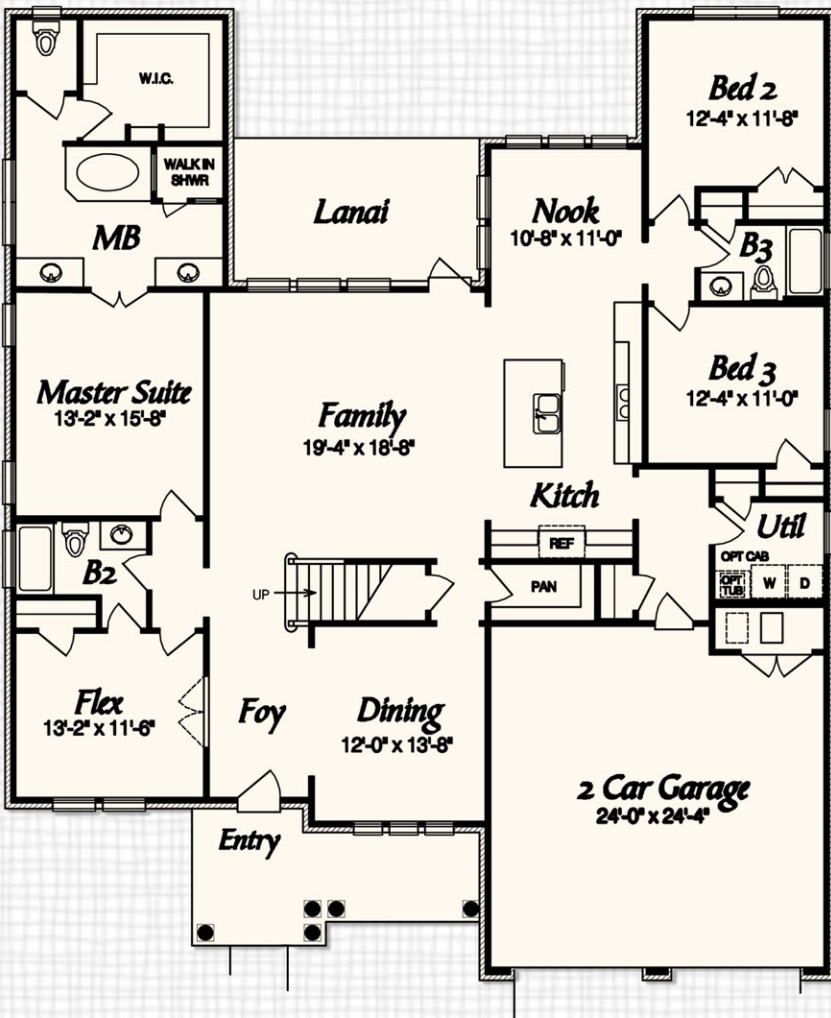

The Willow Oak II

ELEVATION A

3,725 Sq Feet
5 Bedrooms, 4 Baths, Loft,
Flex & Bonus Room

Artist's Conception

850. 678.9473 www.RandyWiseHomes.com 127 N. Partin Drive Niceville, Florida 32578

© Copyright - Randy Wise Homes, Inc. 2008 Elevation, floorplans, prices, specifications and amenities are subject to change without notice. These house plan drawings and any associated specifications and option lists are the property of Randy Wise Homes, Inc. Reproduction of these documents either in whole or in part, including any form of copying and/or preparation of derivative works thereof, for any reason, is strictly prohibited.