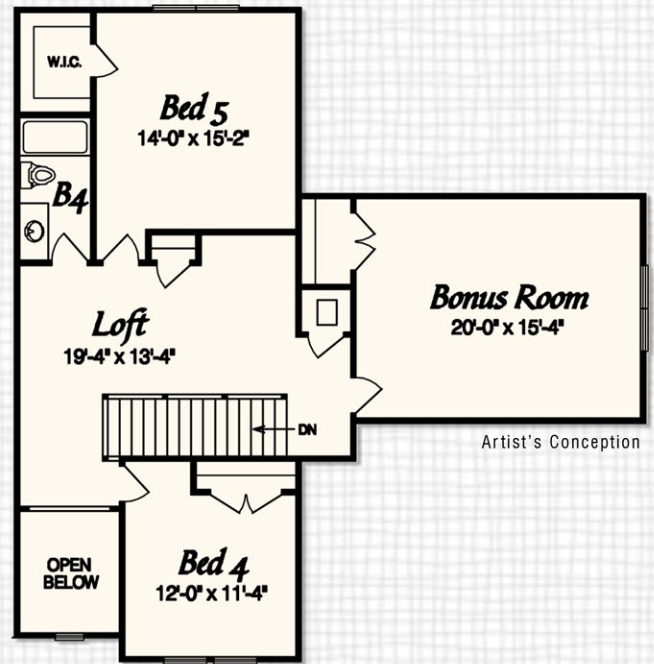

The Willow Oak II

ELEVATION A

3,725 Sq Feet
5 Bedrooms, 4 Baths, Loft,
Flex & Bonus Room

Artist's Conception

850. 678.9473 www.RandyWiseHomes.com 127 N. Partin Drive Niceville, Florida 32578

© Copyright - Randy Wise Homes, Inc. 2008 Elevation, floorplans, prices, specifications and amenities are subject to change without notice. These house plan drawings and any associated specifications and option lists are the property of Randy Wise Homes, Inc. Reproduction of these documents either in whole or in part, including any form of copying and/or preparation of derivative works thereof, for any reason, is strictly prohibited.