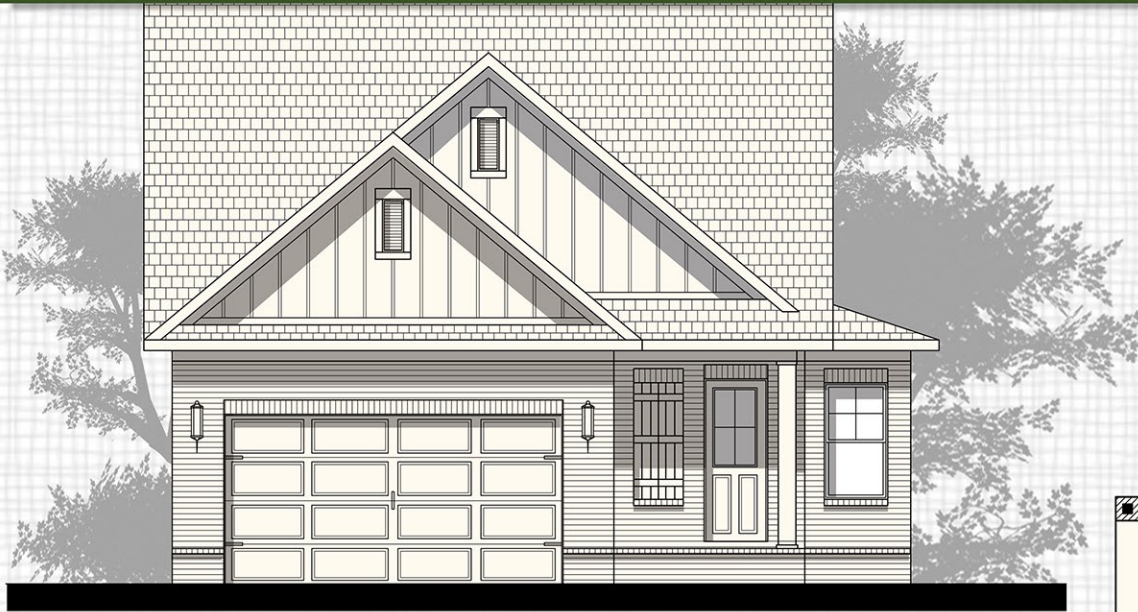

The Cottage K in Hattie's Grove

★ = OPTIONAL

Artist's Conception

Elevation B 2,158 Square Feet

4 Bedrooms, Loft, 2 1/2 Baths

850. 678.9473 www.RandyWiseHomes.com 127 N. Partin Drive Niceville, Florida 32578