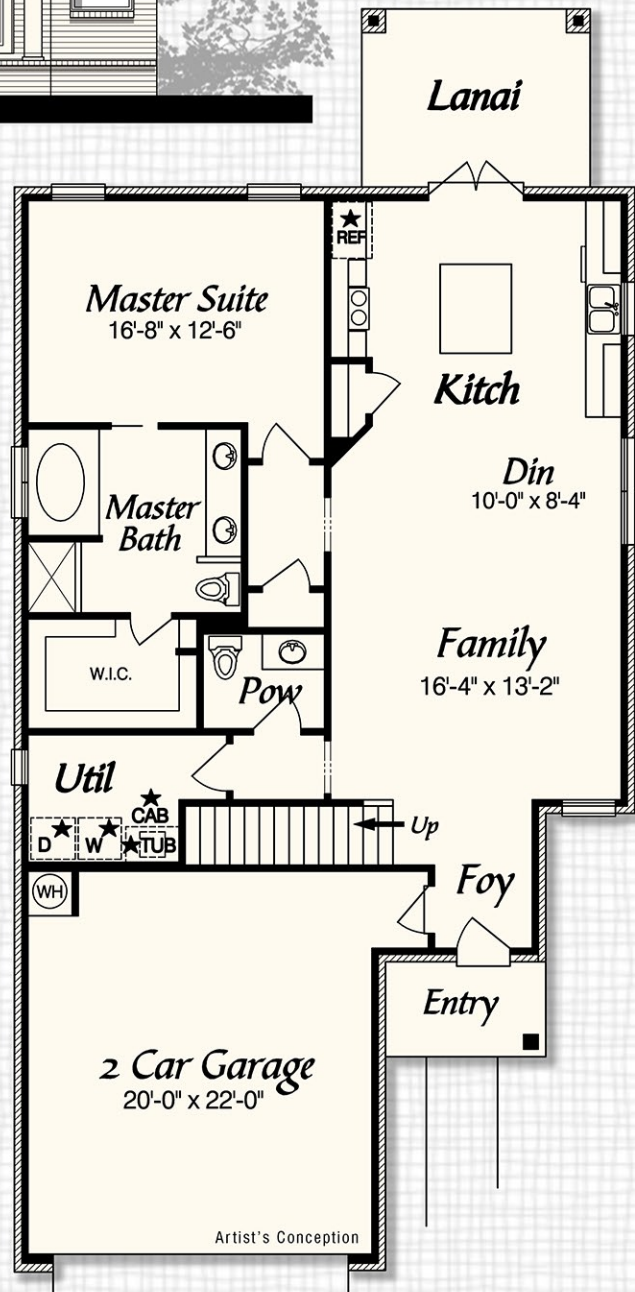

The Cottage K in Hattie's Grove

★ = OPTIONAL

Artist's Conception

Elevation B 2,158 Square Feet

4 Bedrooms, Loft, 2 1/2 Baths

850. 678.9473 www.RandyWiseHomes.com 127 N. Partin Drive Niceville, Florida 32578