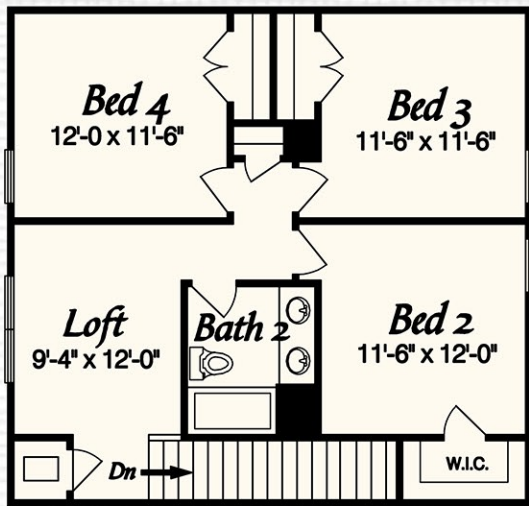

The Cottage K in Hattie's Grove

★ = OPTIONAL

Artist's Conception

Elevation B 2,158 Square Feet

4 Bedrooms, Loft, 2 1/2 Baths

850. 678.9473 www.RandyWiseHomes.com 127 N. Partin Drive Niceville, Florida 32578