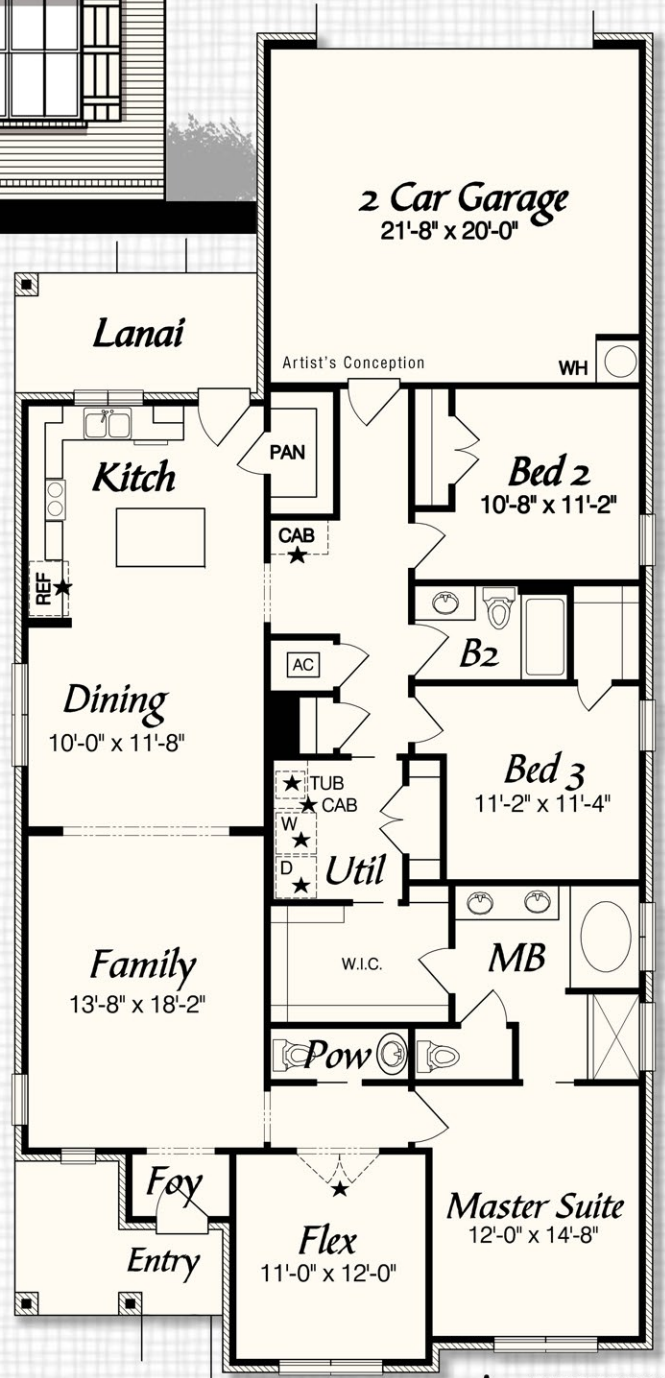

The Bluefish IV in Marina Village

ELEVATION C

★ = OPTIONAL

**3 Bedrooms,
Flex, 2 1/2 Baths
1,978 Square Feet**

850. 678.9473 www.RandyWiseHomes.com 127 N. Partin Drive Niceville, Florida 32578

© Copyright - Randy Wise Homes, Inc. 2008 Elevation, floorplans, prices, specifications and amenities are subject to change without notice. These house plan drawings and any associated specifications and option lists are the property of Randy Wise Homes, Inc. Reproduction of these documents either in whole or in part, including any form of copying and/or preparation of derivative works thereof, for any reason, is strictly prohibited.