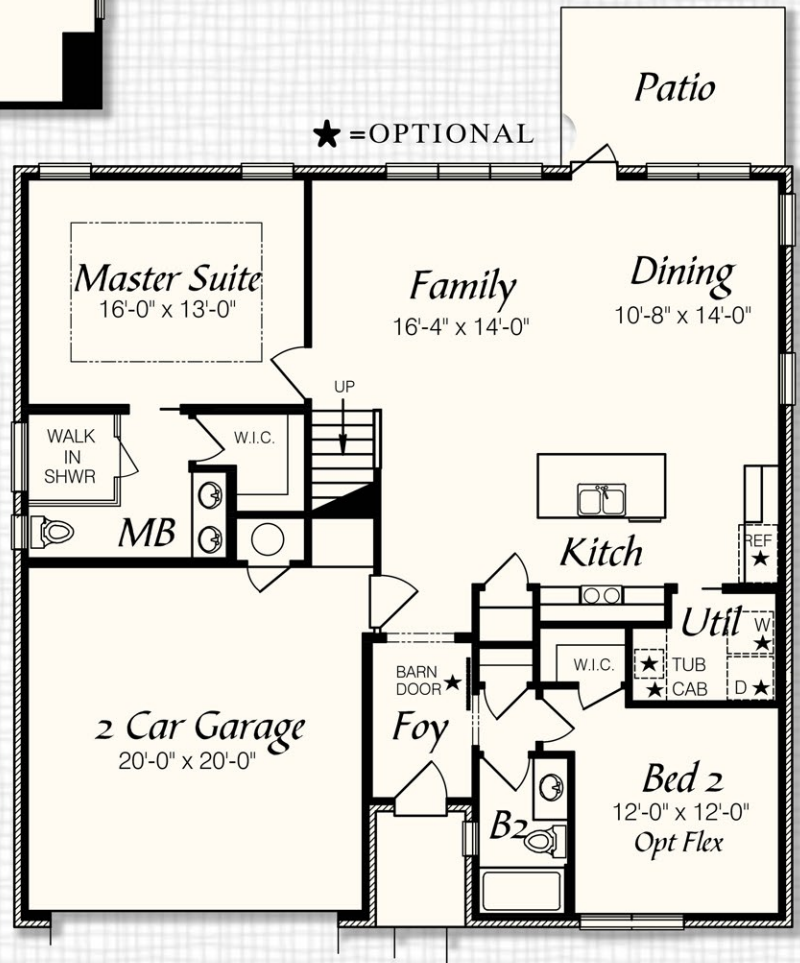

# The **Cottage One** in Laurel Oaks

## Elevation A

UPPER FLOOR

★ = OPTIONAL

## 2,361 Sq Ft