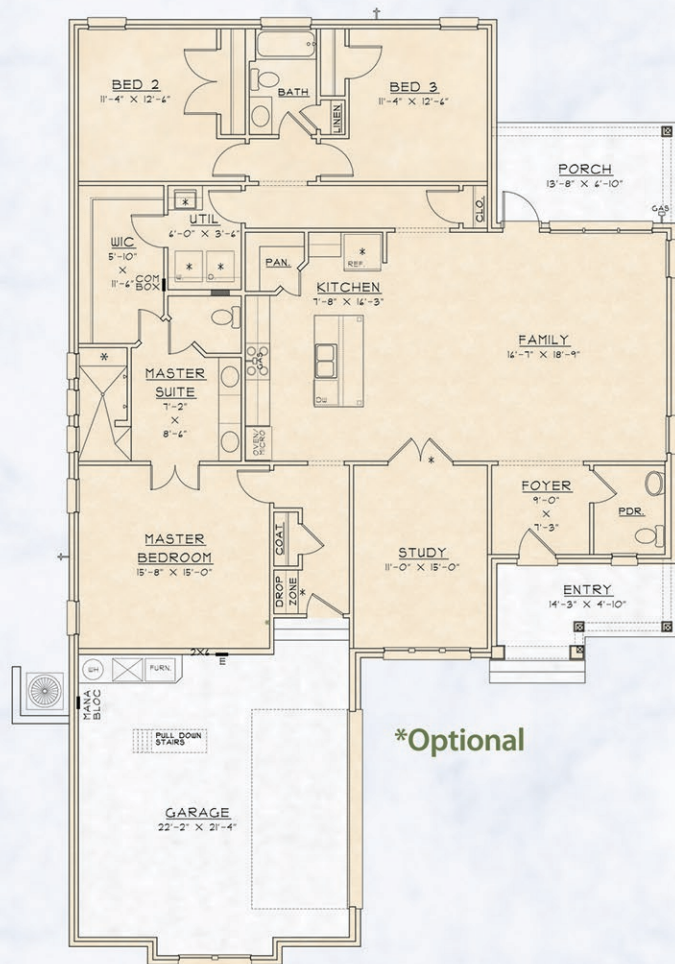

THE COTTONWOOD IN HAMMOCK BAY

ELEVATION B

2,214
 Square Feet Conditioned Area
3 BR & Study/2.5 BA

850-678-9473 www.RandyWiseHomes.com

For more information, please contact Chad Mitchell at (214) 878-0222 or chad@randywisehomes.com