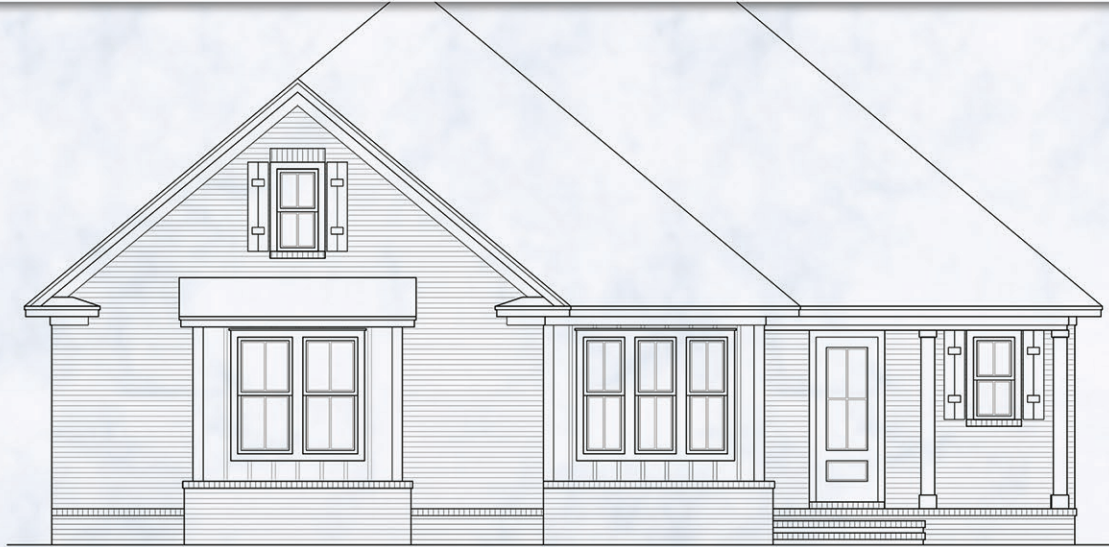

THE COTTONWOOD IN HAMMOCK BAY

ELEVATION B

2,214
 Square Feet Conditioned Area
3 BR & Study/2.5 BA

850-678-9473 www.RandyWiseHomes.com

For more information, please contact Chad Mitchell at (214) 878-0222 or chad@randywisehomes.com