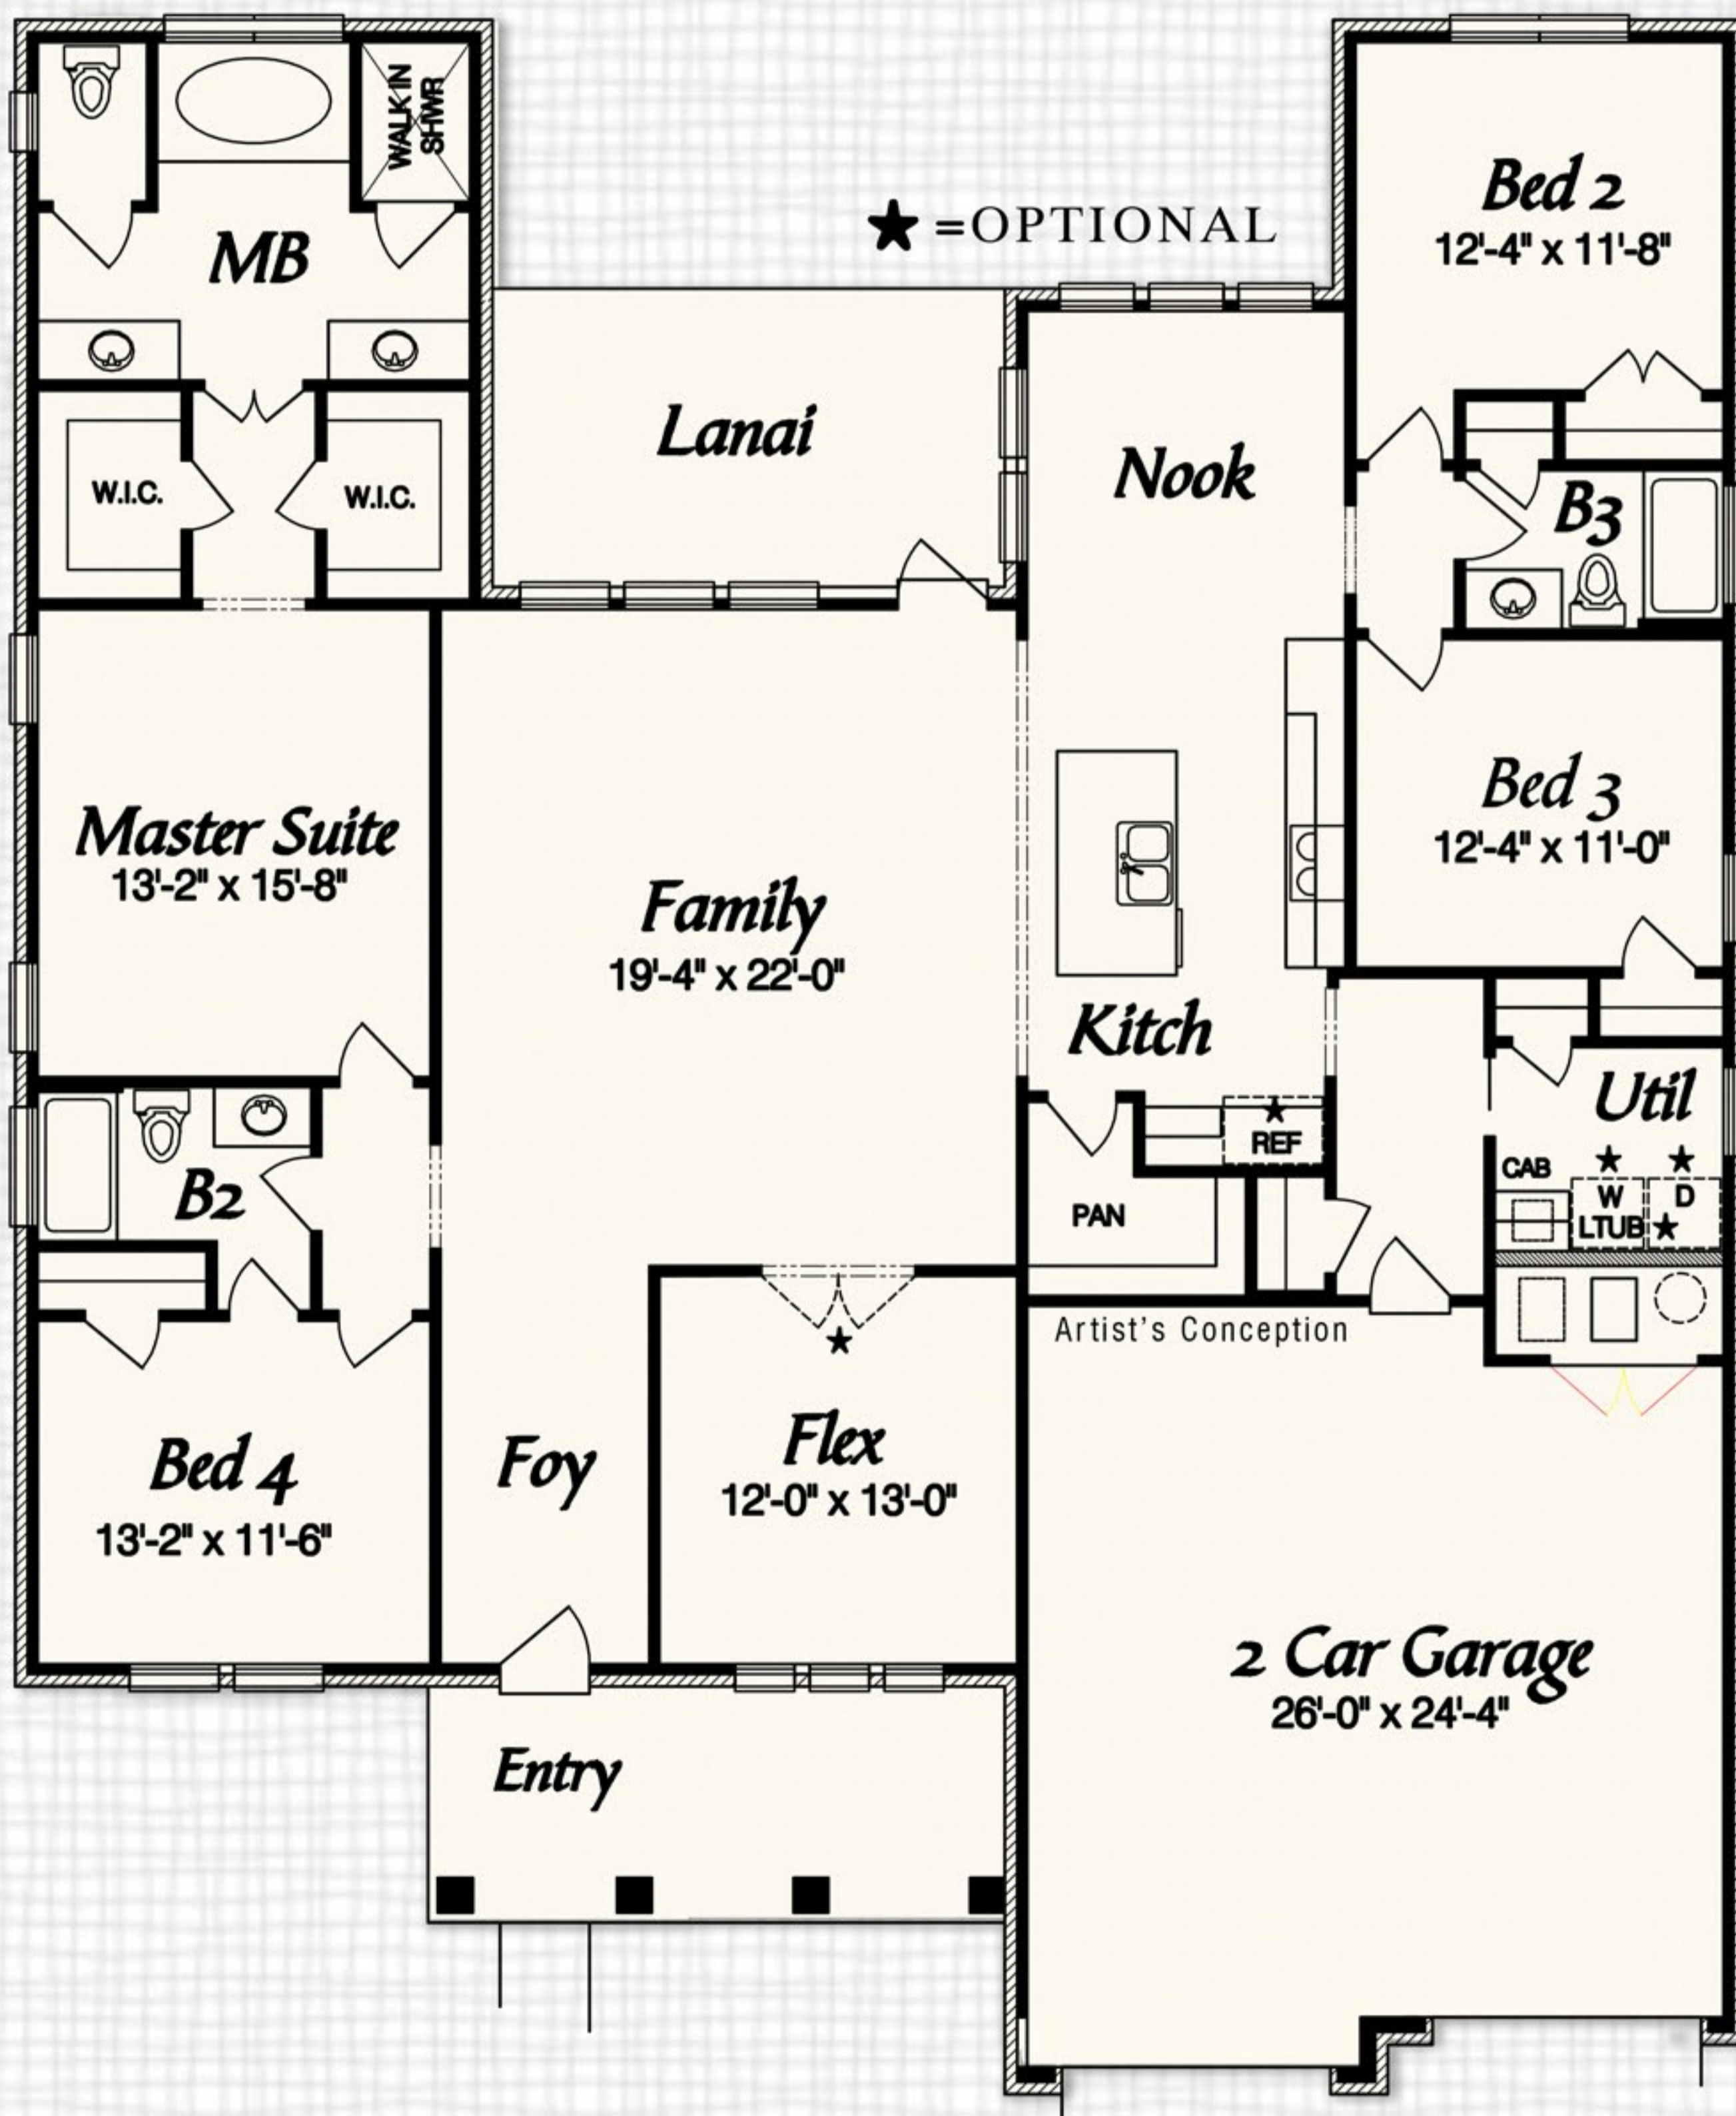

# The Willow Oak

ELEVATION D

**2,498 Sq Feet**  
**4 Bedrooms,**  
**Flex Room,**  
**3 Baths**

850. 678.9473 [www.RandyWiseHomes.com](http://www.RandyWiseHomes.com) 127 N. Partin Drive Niceville, Florida 32578