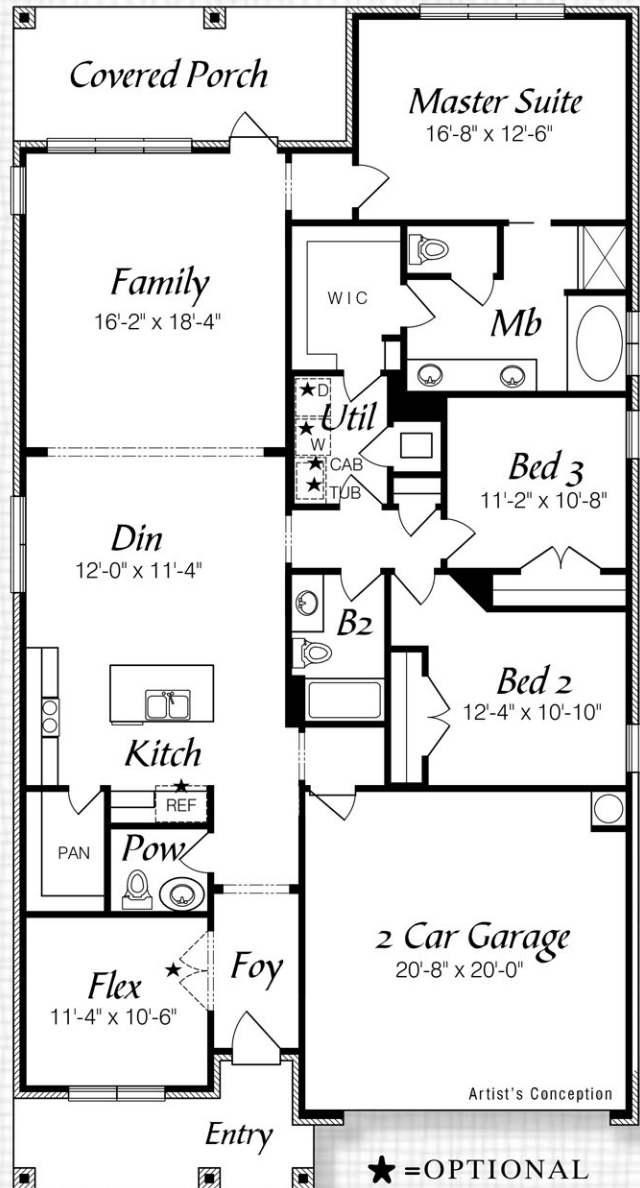

The Cobia II

Elevation B

2,054 Square Feet
3 Bedrooms, Flex
2 1/2 Baths

850. 678.9473 www.RandyWiseHomes.com 127 N. Partin Drive Niceville, Florida 32578

© Copyright - Randy Wise Homes, Inc. 2008 Elevation, floorplans, prices, specifications and amenities are subject to change without notice. These house plan drawings and any associated specifications and option lists are the property of Randy Wise Homes, Inc. Reproduction of these documents either in whole or in part, including any form of copying and/or preparation of derivative works thereof, for any reason, is strictly prohibited.