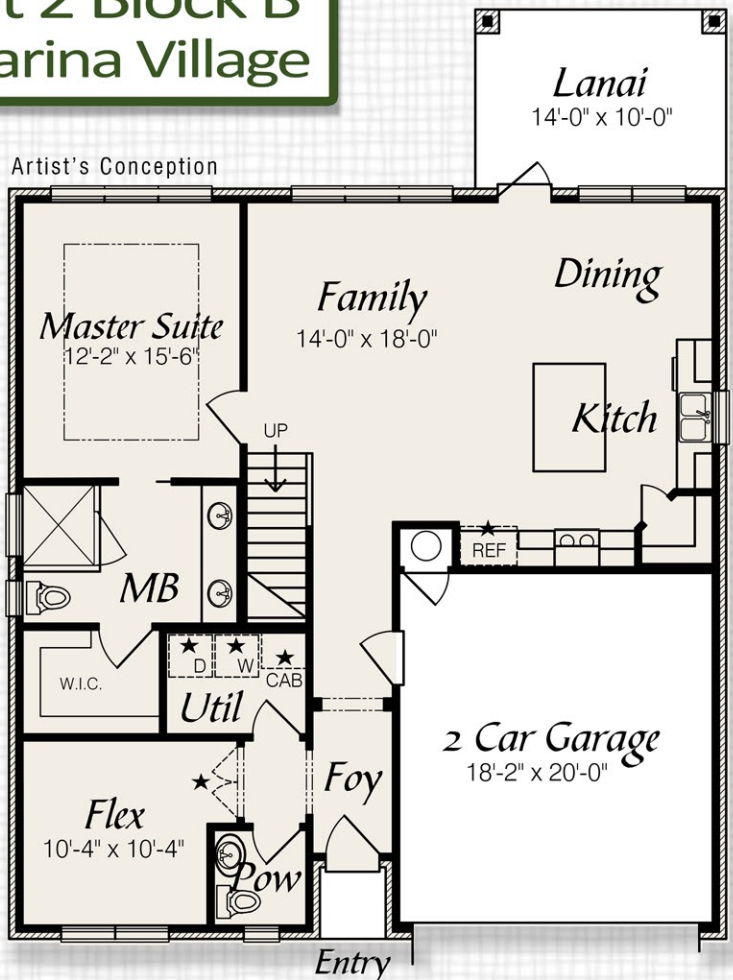

# The Redfish II

**Elevation B**  
**2100 Sq Ft**  
**4 Bedrooms, Flex,**  
**2 1/2 Baths**

**Lot 2 Block B**  
**Marina Village**

Artist's Conception

850. 678.9473 [www.RandyWiseHomes.com](http://www.RandyWiseHomes.com) 127 N. Partin Drive Niceville, Florida 32578