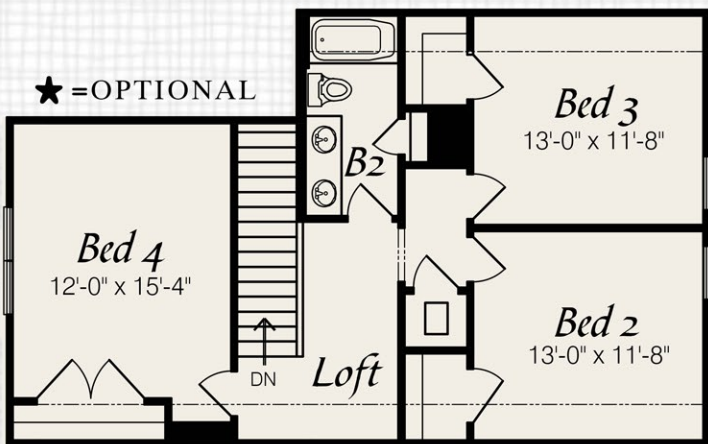

# The Redfish II

**Elevation B**  
**2100 Sq Ft**  
**4 Bedrooms, Flex,**  
**2 1/2 Baths**

**Lot 2 Block B**  
**Marina Village**

Artist's Conception

850. 678.9473 [www.RandyWiseHomes.com](http://www.RandyWiseHomes.com) 127 N. Partin Drive Niceville, Florida 32578