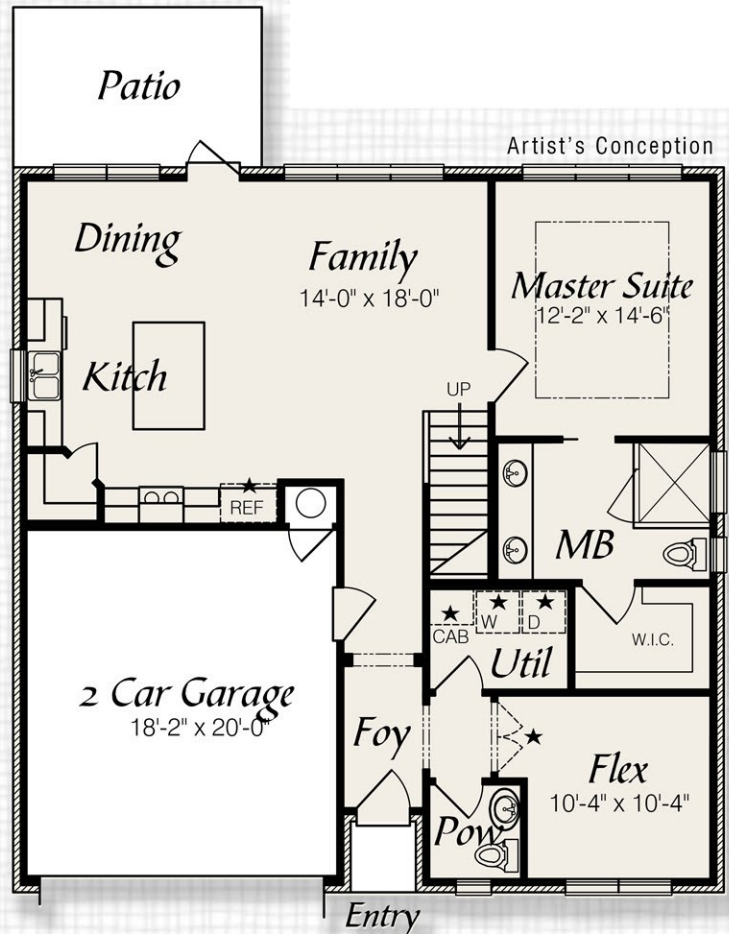

The Redfish III

Elevation B
2060 Sq Ft
4 Bedrooms, Flex,
2 1/2 Baths

850. 678.9473 www.RandyWiseHomes.com 127 N. Partin Drive Niceville, Florida 32578

© Copyright - Randy Wise Homes, Inc. 2008 Elevation, floorplans, prices, specifications and amenities are subject to change without notice. These house plan drawings and any associated specifications and option lists are the property of Randy Wise Homes, Inc. Reproduction of these documents either in whole or in part, including any form of copying and/or preparation of derivative works thereof, for any reason, is strictly prohibited.