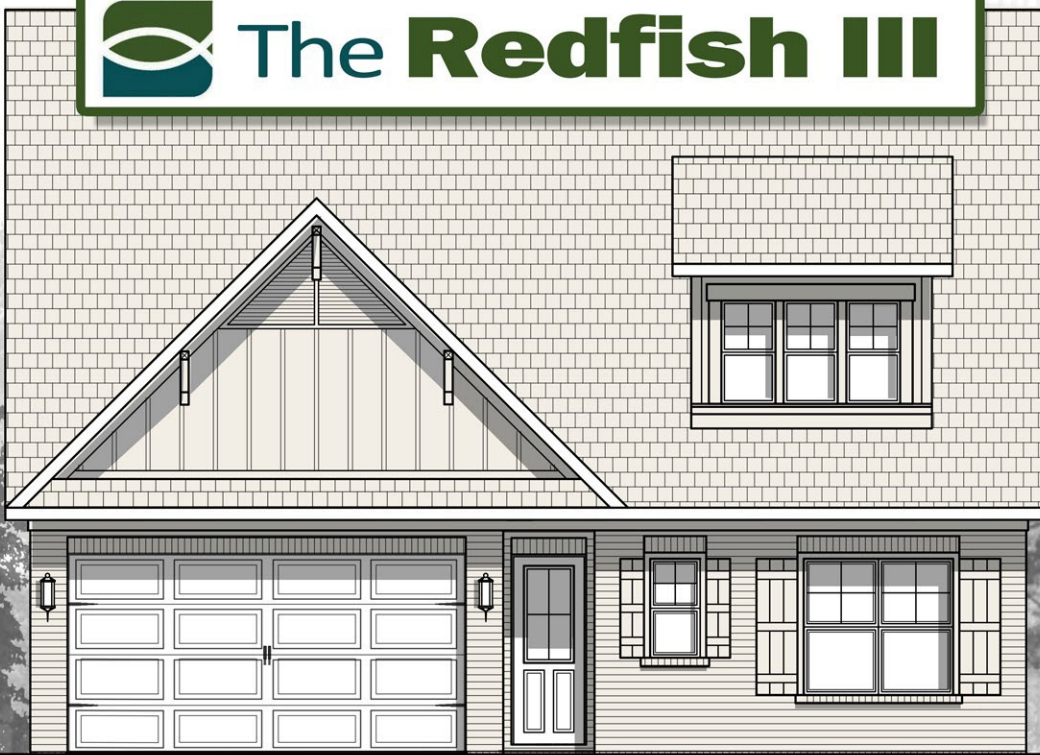

The Redfish III

Elevation B
2060 Sq Ft
4 Bedrooms, Flex,
2 1/2 Baths

850. 678.9473 www.RandyWiseHomes.com 127 N. Partin Drive Niceville, Florida 32578

© Copyright - Randy Wise Homes, Inc. 2008 Elevation, floorplans, prices, specifications and amenities are subject to change without notice. These house plan drawings and any associated specifications and option lists are the property of Randy Wise Homes, Inc. Reproduction of these documents either in whole or in part, including any form of copying and/or preparation of derivative works thereof, for any reason, is strictly prohibited.