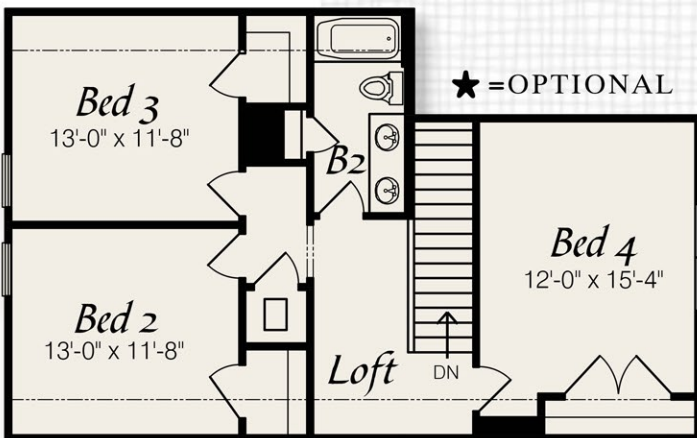

The Redfish III

Elevation B
2060 Sq Ft
4 Bedrooms, Flex,
2 1/2 Baths

850. 678.9473 www.RandyWiseHomes.com 127 N. Partin Drive Niceville, Florida 32578

© Copyright - Randy Wise Homes, Inc. 2008 Elevation, floorplans, prices, specifications and amenities are subject to change without notice. These house plan drawings and any associated specifications and option lists are the property of Randy Wise Homes, Inc. Reproduction of these documents either in whole or in part, including any form of copying and/or preparation of derivative works thereof, for any reason, is strictly prohibited.