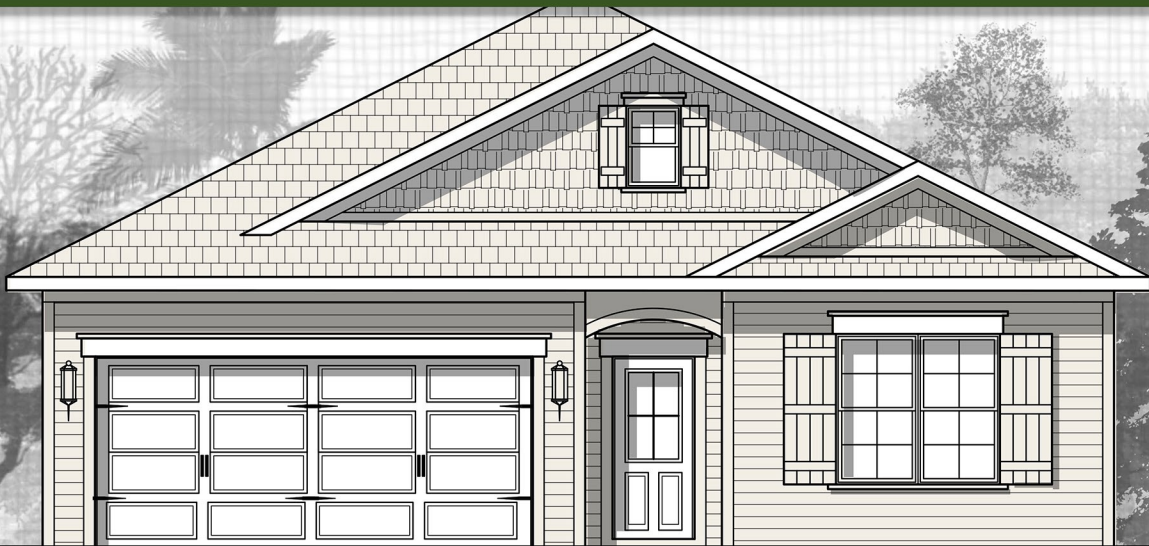

# The Water Oak II in Heritage Manor

## Elevation C

# 1750 Sq Ft