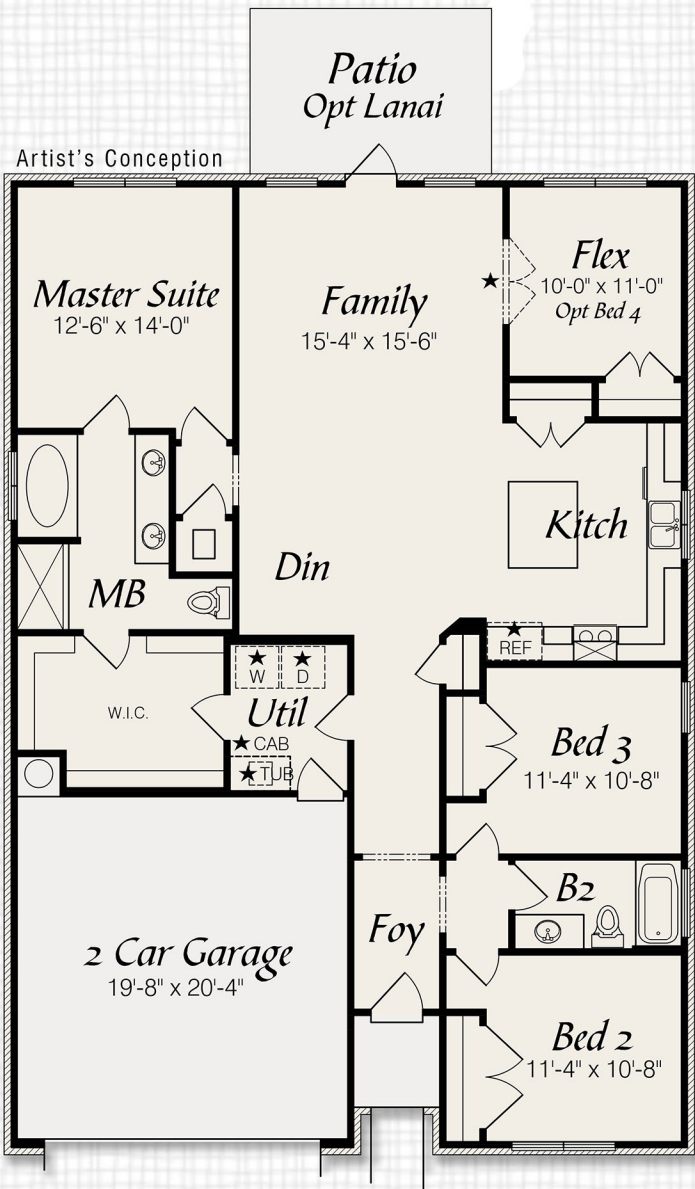

Elevation C

1750 Sq Ft

3 Bedrooms, 2 Baths, Flex, (Opt Br4)