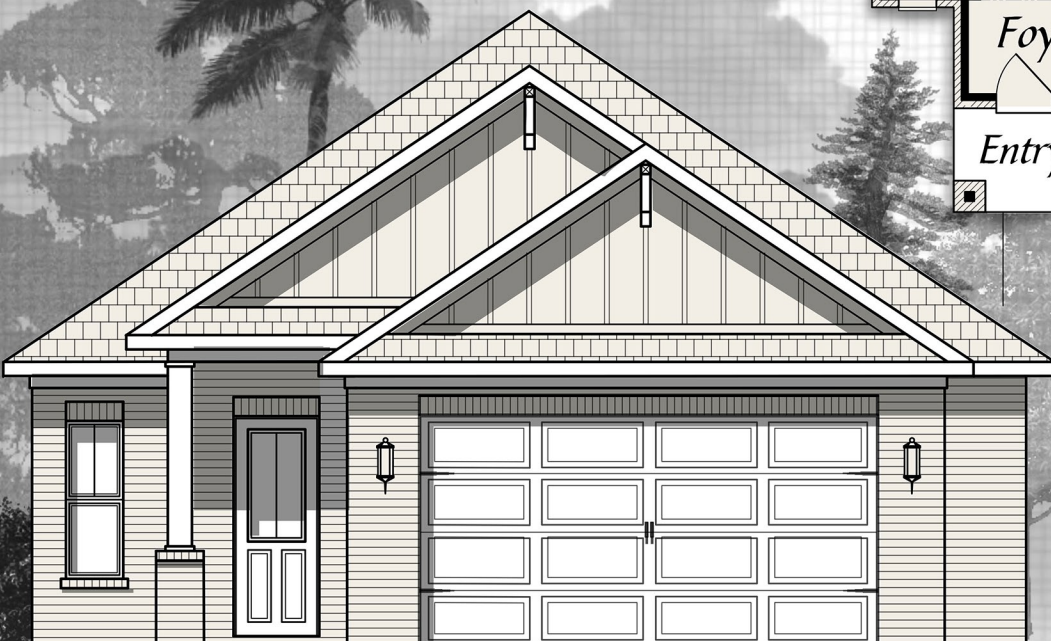

# The Yellowfin II

Elevation B  
**1877 sf**

**2 Car Garage,  
 3 Bedrooms, 2 Baths**

Artist's Conception  
 ★ = OPTIONAL

850. 678.9473 [www.RandyWiseHomes.com](http://www.RandyWiseHomes.com) 127 N. Partin Drive Niceville, Florida 32578