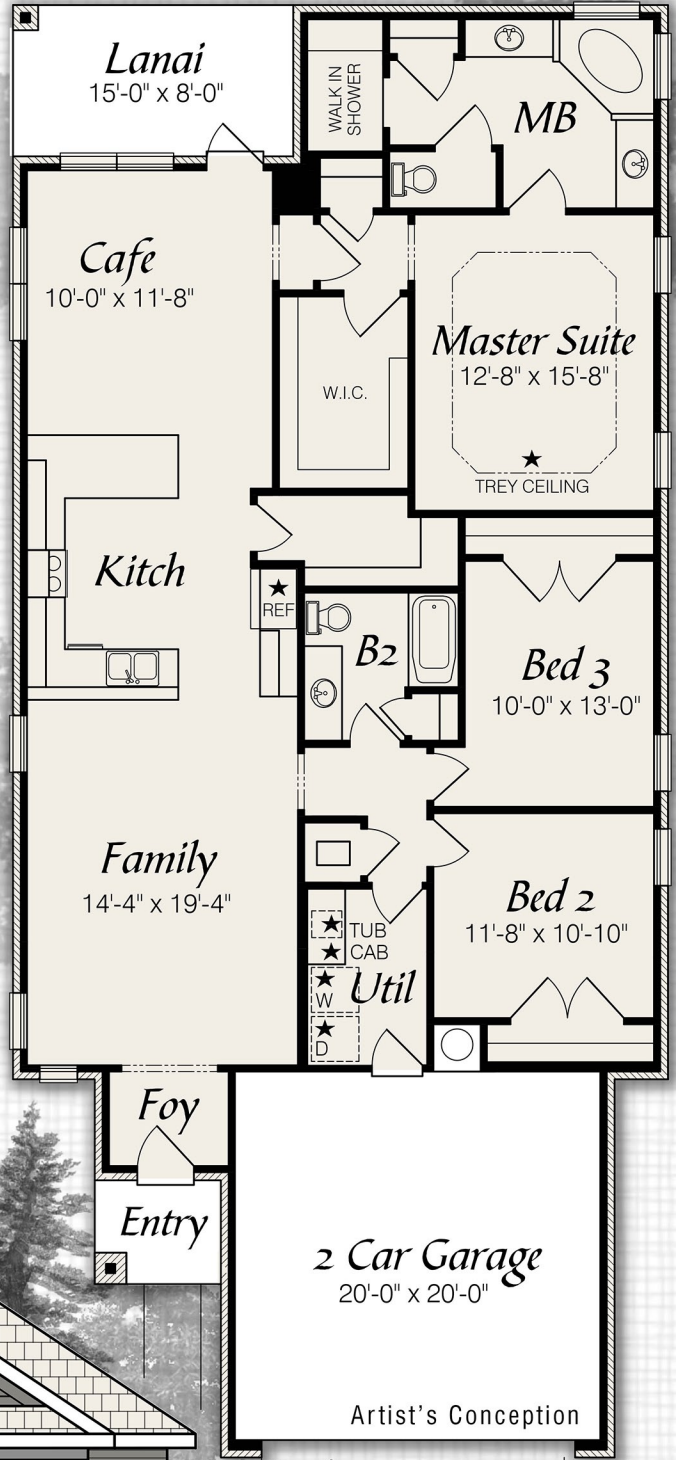

# The Yellowfin II

Elevation B  
**1877 sf**

**2 Car Garage,  
 3 Bedrooms, 2 Baths**

Artist's Conception  
 ★ = OPTIONAL

850. 678.9473 [www.RandyWiseHomes.com](http://www.RandyWiseHomes.com) 127 N. Partin Drive Niceville, Florida 32578