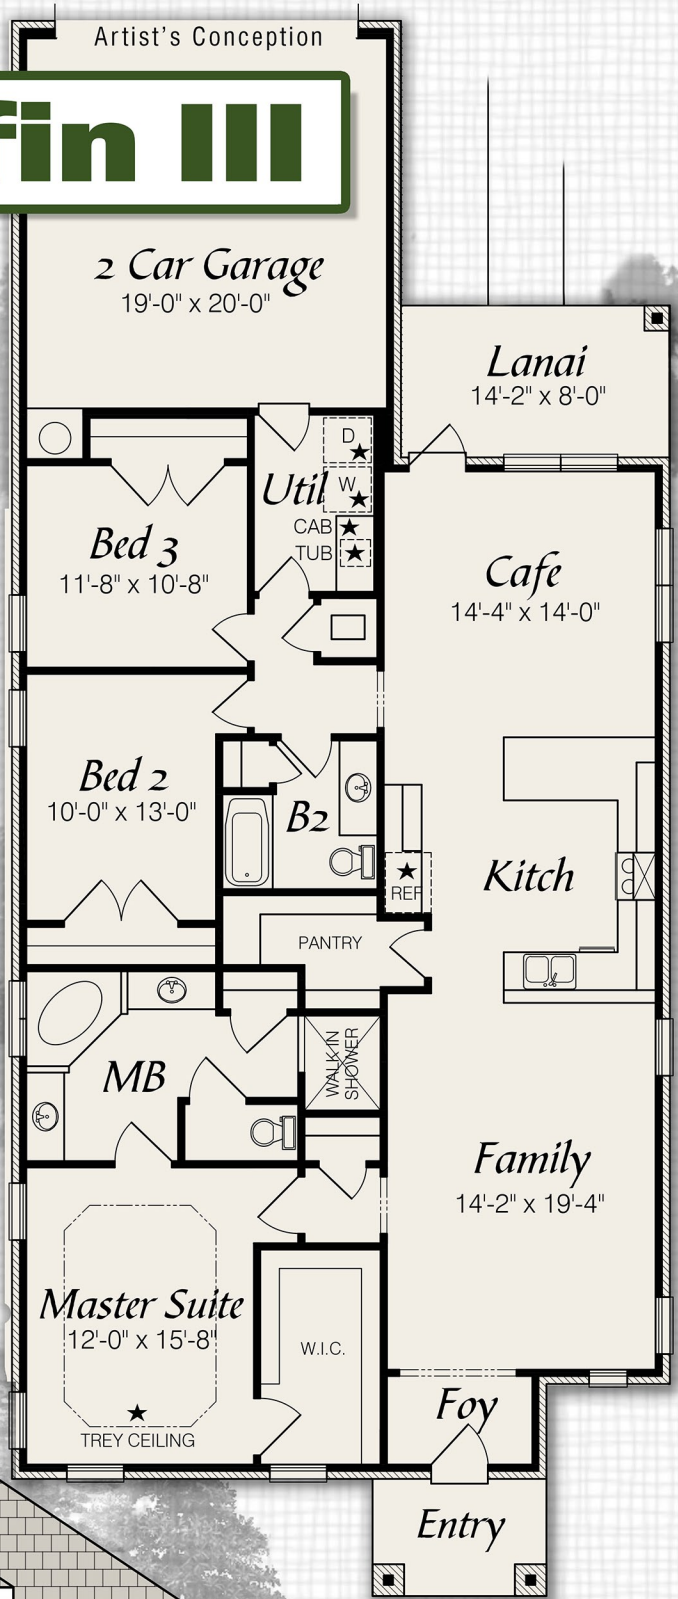

The Yellowfin III

Elevation A

1877 sf

**2 Car Garage,
3 Bedrooms, 2 Baths**

Artist's Conception

★ = OPTIONAL

850. 678.9473 www.RandyWiseHomes.com 127 N. Partin Drive Niceville, Florida 32578

© Copyright - Randy Wise Homes, Inc. 2008 Elevation, floorplans, prices, specifications and amenities are subject to change without notice. These house plan drawings and any associated specifications and option lists are the property of Randy Wise Homes, Inc. Reproduction of these documents either in whole or in part, including any form of copying and/or preparation of derivative works thereof, for any reason, is strictly prohibited.