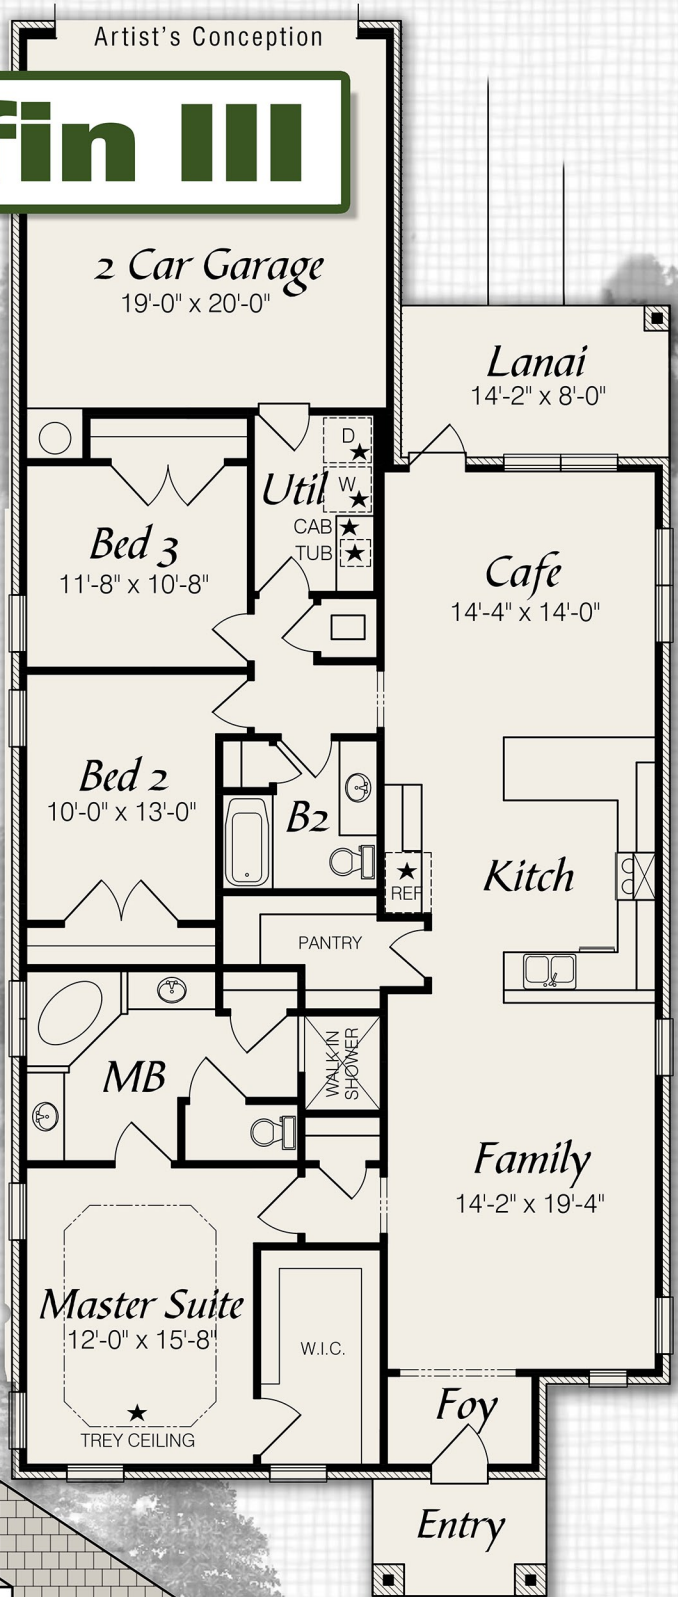

The Yellowfin III

Elevation B

1877 sf

**2 Car Garage,
3 Bedrooms, 2 Baths**

Artist's Conception

★ = OPTIONAL

850. 678.9473 www.RandyWiseHomes.com 127 N. Partin Drive Niceville, Florida 32578

© Copyright - Randy Wise Homes, Inc. 2008 Elevation, floorplans, prices, specifications and amenities are subject to change without notice. These house plan drawings and any associated specifications and option lists are the property of Randy Wise Homes, Inc. Reproduction of these documents either in whole or in part, including any form of copying and/or preparation of derivative works thereof, for any reason, is strictly prohibited.