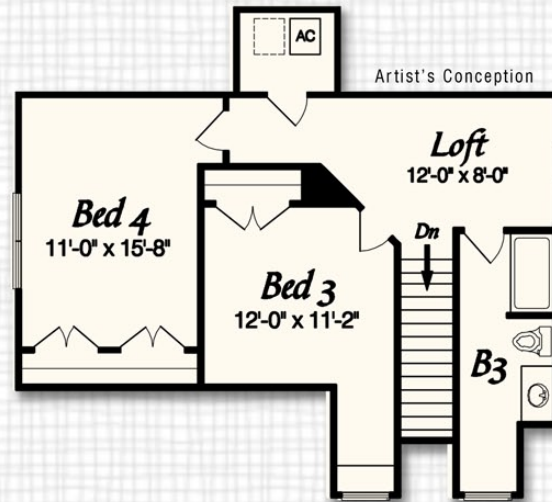

The **Cottage B** in Hattie's Grove

Lot 7
Block A

Elevation B
2,339 Square Feet
4 Bedrooms, 3 Baths, Loft

850. 678.9473 www.RandyWiseHomes.com 127 N. Partin Drive Niceville, Florida 32578

© Copyright - Randy Wise Homes, Inc. 2008 Elevation, floorplans, prices, specifications and amenities are subject to change without notice. These house plan drawings and any associated specifications and option lists are the property of Randy Wise Homes, Inc. Reproduction of these documents either in whole or in part, including any form of copying and/or preparation of derivative works thereof, for any reason, is strictly prohibited.