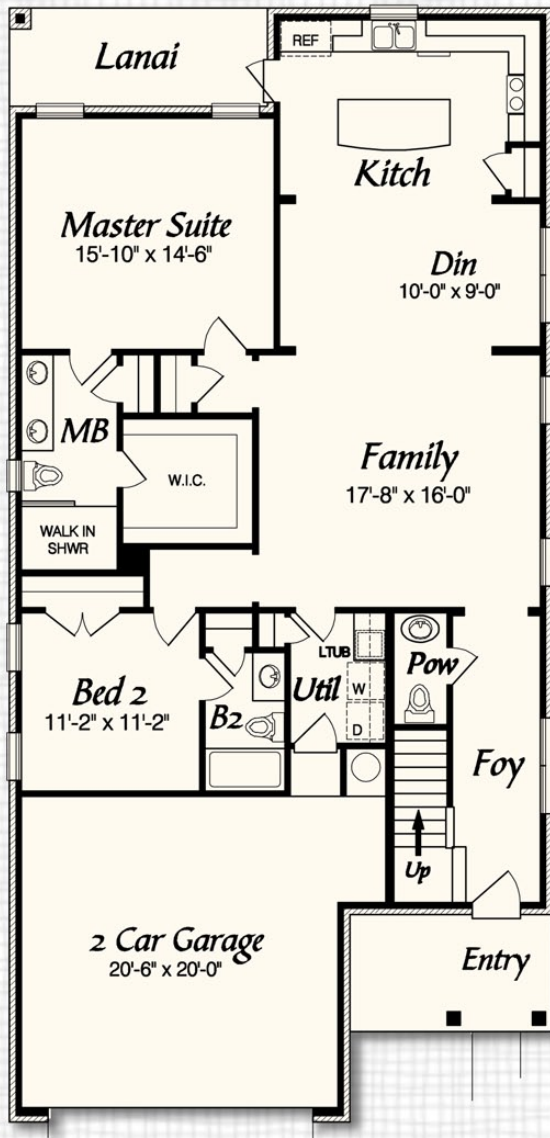

The **Cottage B** in Hattie's Grove

Lot 7
Block A

Elevation B
2,339 Square Feet
4 Bedrooms, 3 Baths, Loft

850. 678.9473 www.RandyWiseHomes.com 127 N. Partin Drive Niceville, Florida 32578

© Copyright - Randy Wise Homes, Inc. 2008 Elevation, floorplans, prices, specifications and amenities are subject to change without notice. These house plan drawings and any associated specifications and option lists are the property of Randy Wise Homes, Inc. Reproduction of these documents either in whole or in part, including any form of copying and/or preparation of derivative works thereof, for any reason, is strictly prohibited.