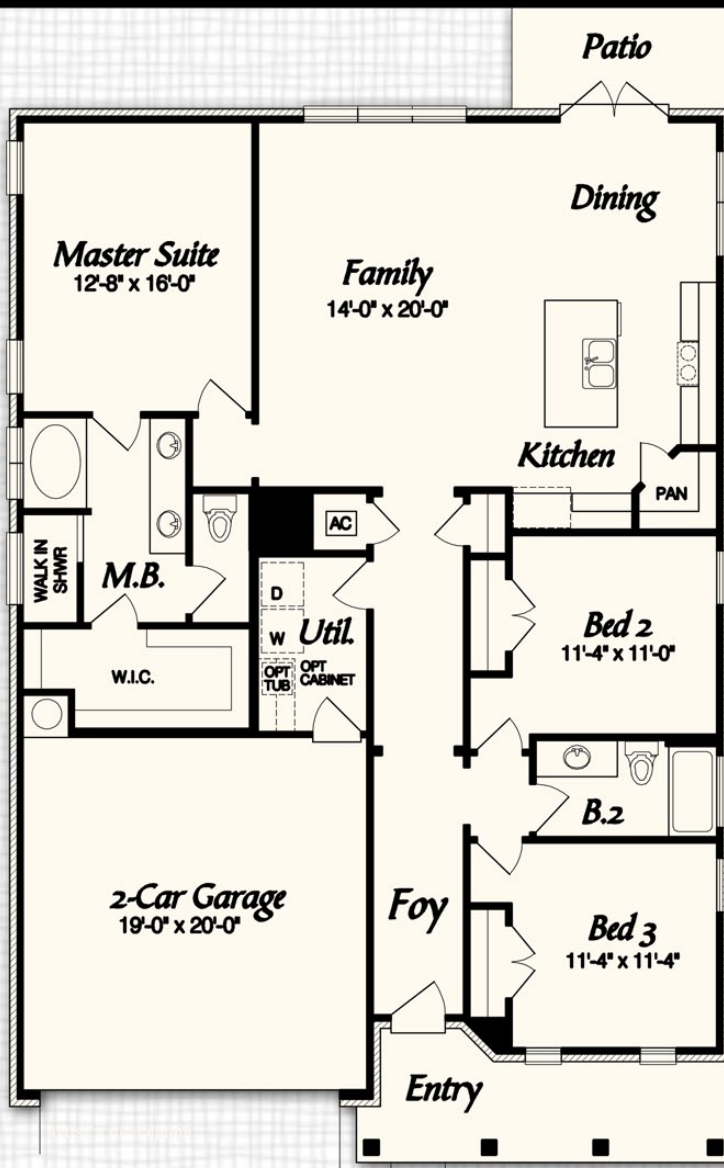

# The **Cottage G** in Hattie's Grove

Lot 8  
Block A

**Elevation B**  
**1,727 Square Feet**  
**3 Bedrooms, 2 Baths**

850. 678.9473 [www.RandyWiseHomes.com](http://www.RandyWiseHomes.com) 127 N. Partin Drive Niceville, Florida 32578