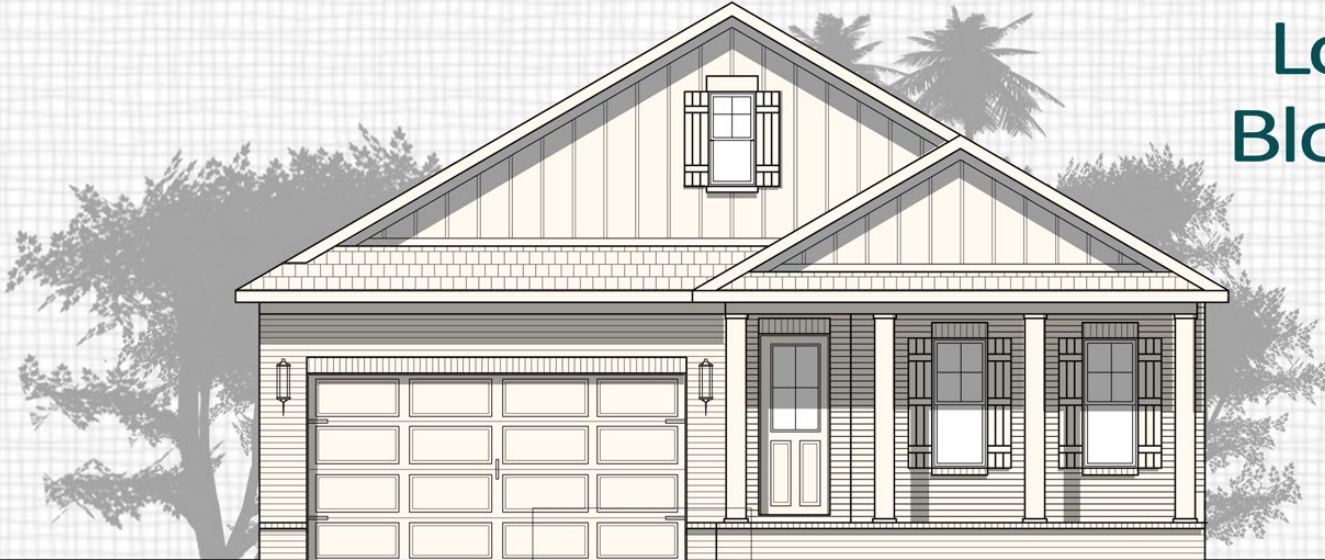

# The **Cottage G** in Hattie's Grove

Lot 8  
Block A

**Elevation B**  
**1,727 Square Feet**  
**3 Bedrooms, 2 Baths**

850. 678.9473 [www.RandyWiseHomes.com](http://www.RandyWiseHomes.com) 127 N. Partin Drive Niceville, Florida 32578