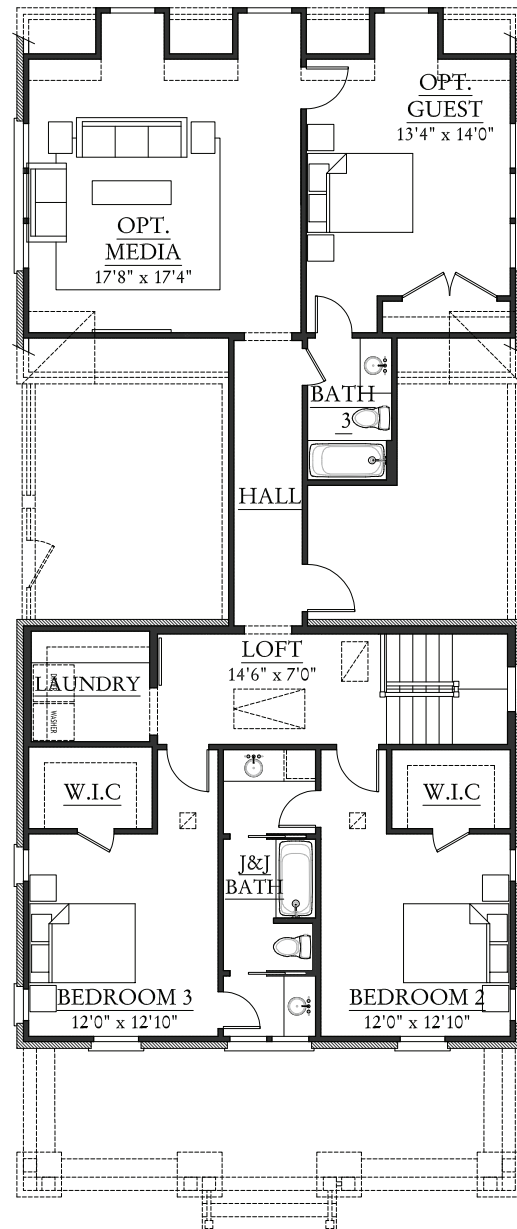

AZUR

RIDGEWALK AT SANTA ROSA BEACH

4 BEDROOMS | 3.5 BATHS | LOFT
 MEDIA ROOM | 3,019 SQ FT

RandyWiseHomes.com | 127 N Partin Drive | Niceville, FL 32578