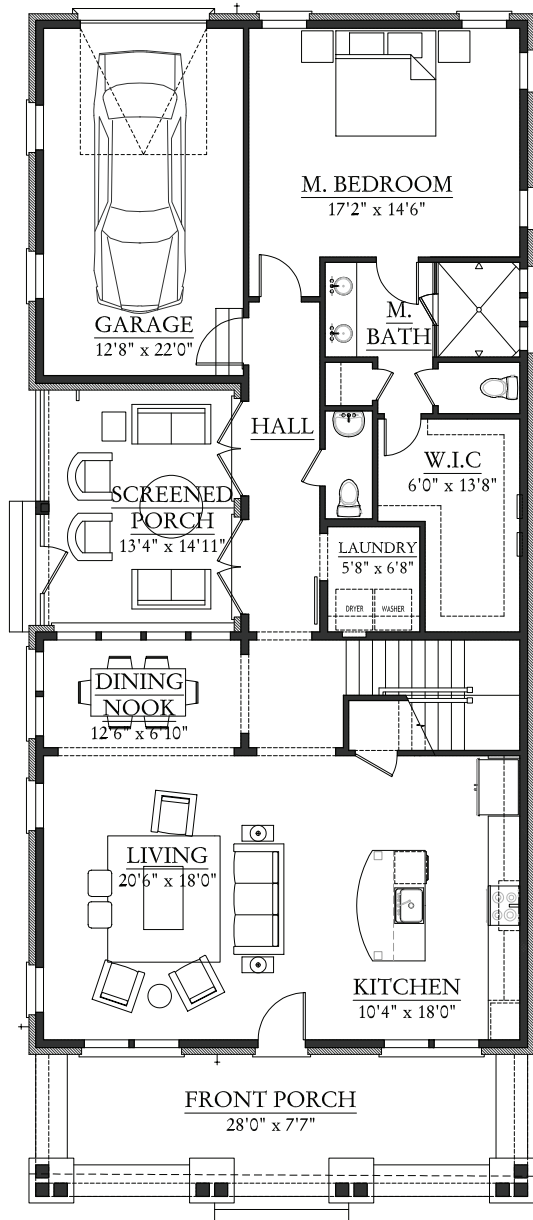

AZUR

RIDGEWALK AT SANTA ROSA BEACH

4 BEDROOMS | 3.5 BATHS | LOFT
 MEDIA ROOM | 3,019 SQ FT

RandyWiseHomes.com | 127 N Partin Drive | Niceville, FL 32578