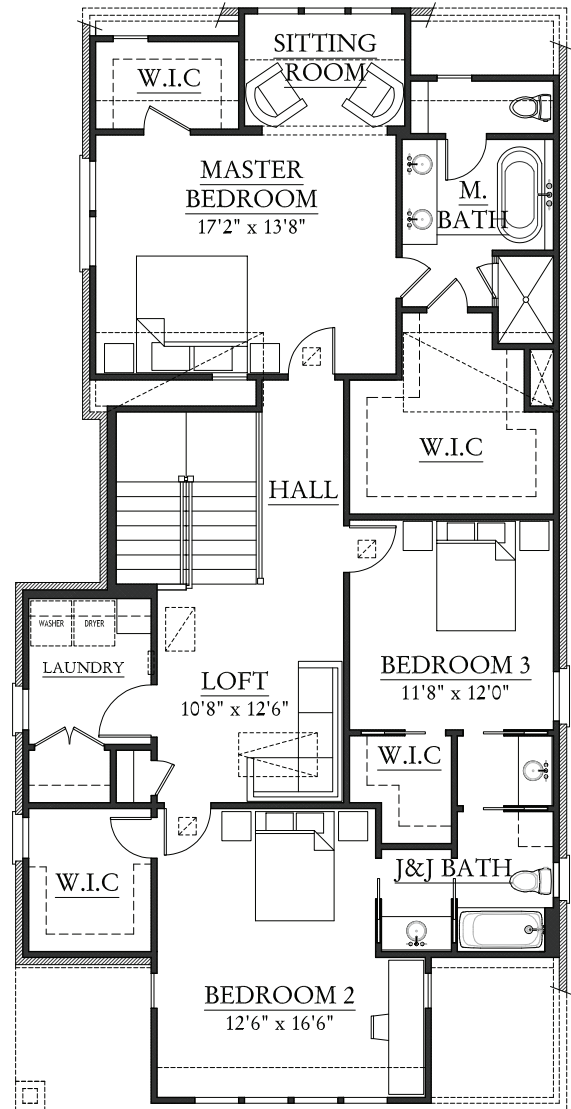

BURGUNDY

RIDGEWALK AT SANTA ROSA BEACH

3 BEDROOMS | 2.5 BATHS | LOFT
POCKET OFFICE | 2,577 SQ FT

RandyWiseHomes.com | 127 N Partin Drive | Niceville, FL 32578

RG 0029913