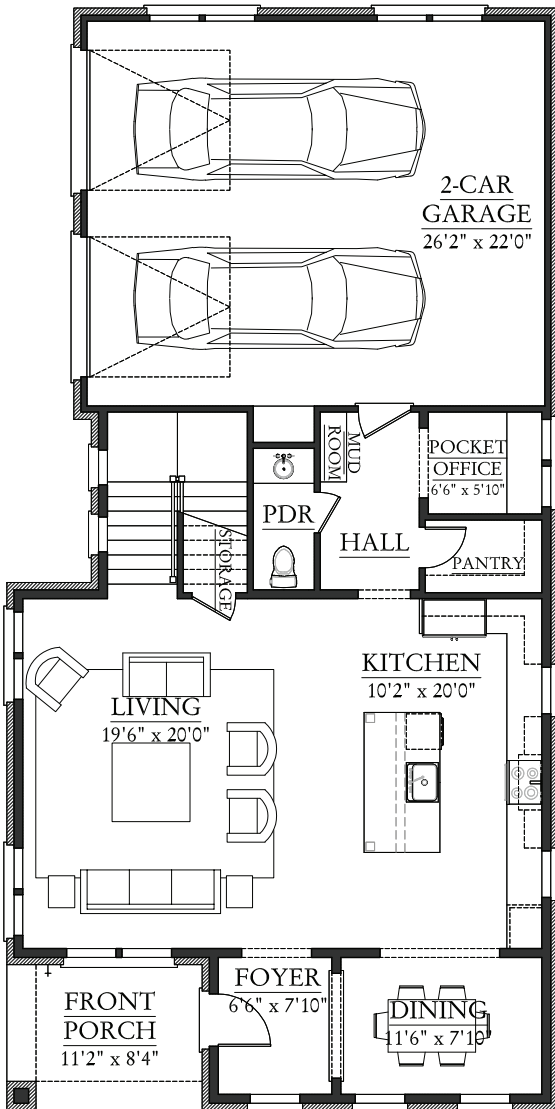

BURGUNDY

RIDGEWALK AT SANTA ROSA BEACH

3 BEDROOMS | 2.5 BATHS | LOFT
POCKET OFFICE | 2,577 SQ FT

RandyWiseHomes.com | 127 N Partin Drive | Niceville, FL 32578

RG 0029913