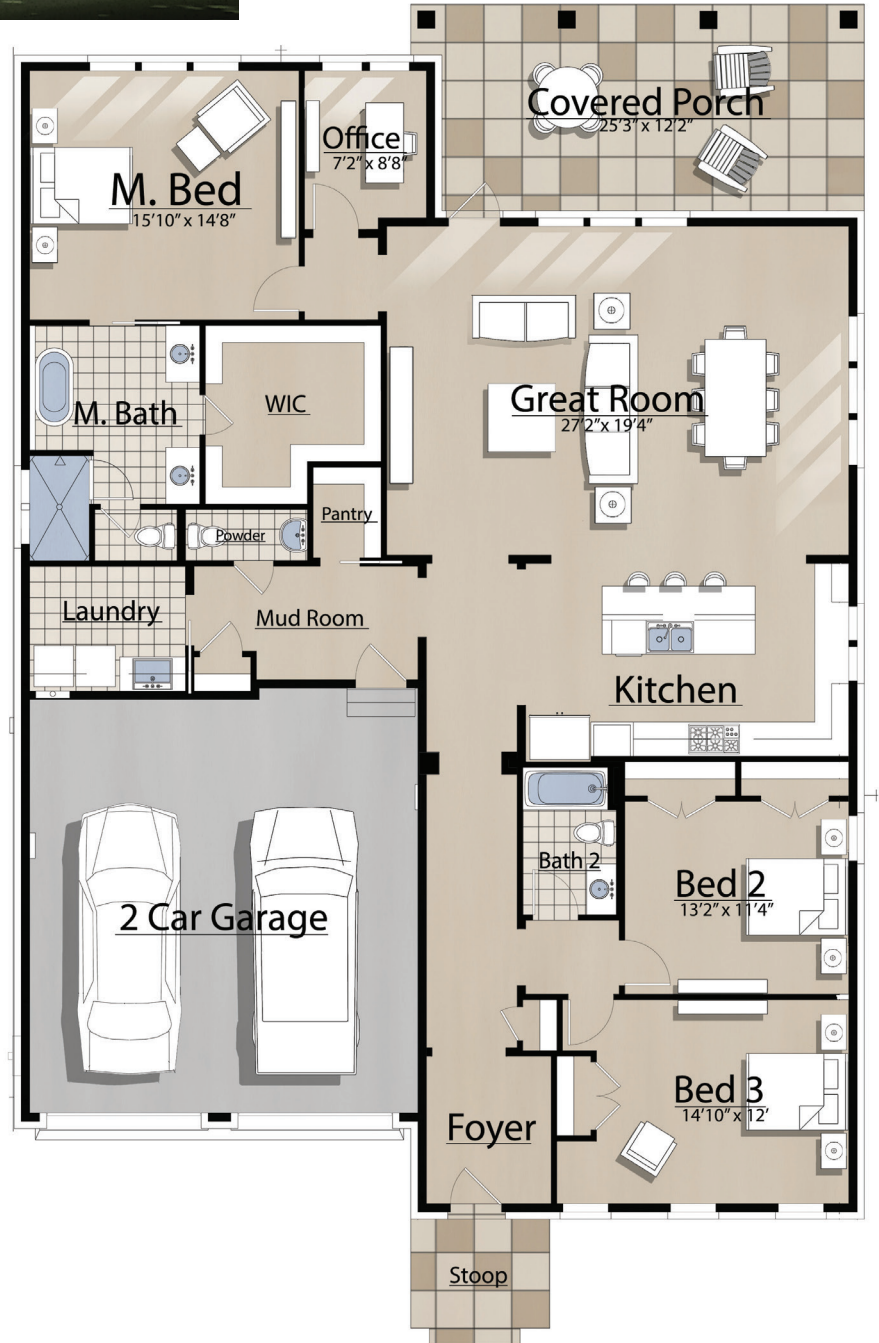

REFLECTION

AT HAMMOCK BAY

ANNA A

3 BEDROOMS | 2.5 BATHS
 OFFICE | MUD ROOM
 2,463 SQ FT
 2 CAR GARAGE

RandyWiseHomes.com | 127 N Partin Drive | Niceville, FL 32578 | RG 0029913

©Copyright – Randy Wise Homes, Inc. 2022. Elevation, floorplans, prices, specifications and amenities are subject to change without notice. House plan drawings and any associated specifications and option lists are the property of Randy Wise Homes, Inc. Reproduction of these documents either in whole or in part, including any form of copying and/or preparation of derivative works thereof, for any reason, is strictly prohibited.