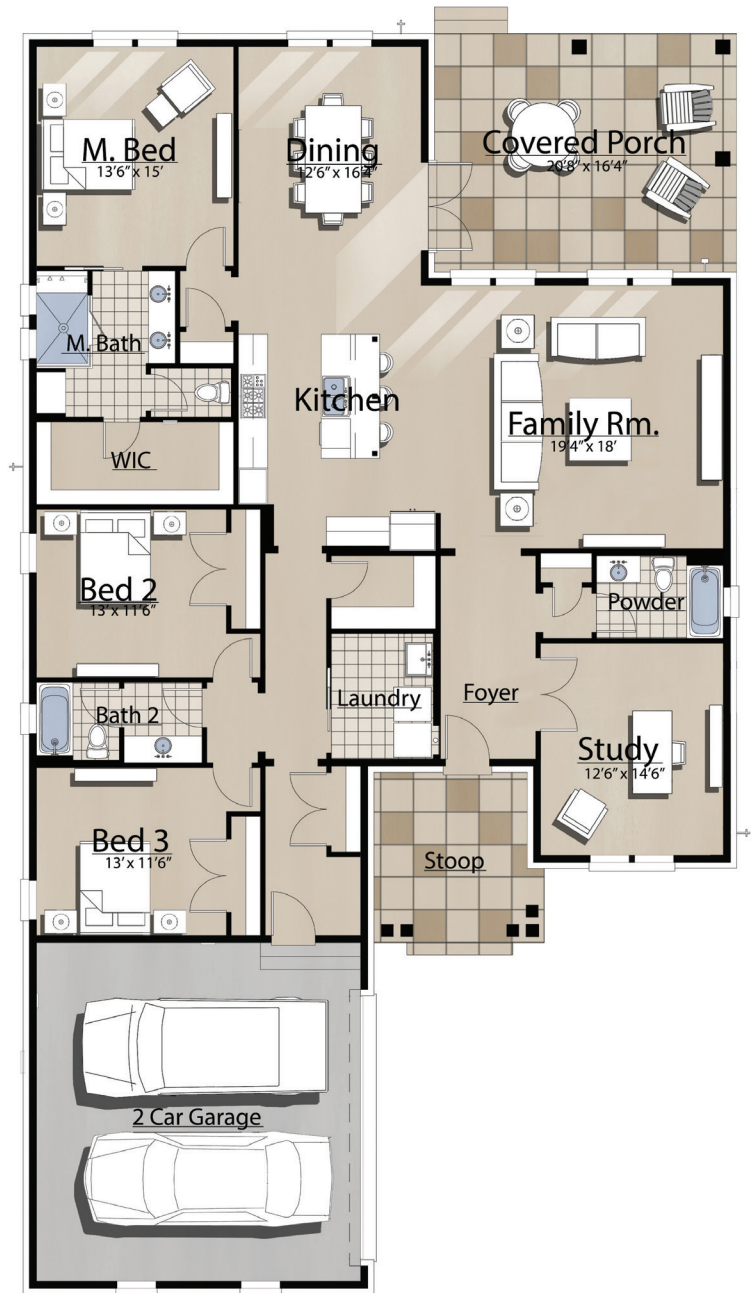

REFLECTION

AT HAMMOCK BAY

CHARLOTTE A

3 BEDROOMS | 3 BATHS
 STUDY
 2,509 SQ FT
 2 CAR GARAGE

RandyWiseHomes.com | 127 N Partin Drive | Niceville, FL 32578 | RG 0029913

©Copyright – Randy Wise Homes, Inc. 2022. Elevation, floorplans, prices, specifications and amenities are subject to change without notice. House plan drawings and any associated specifications and option lists are the property of Randy Wise Homes, Inc. Reproduction of these documents either in whole or in part, including any form of copying and/or preparation of derivative works thereof, for any reason, is strictly prohibited.