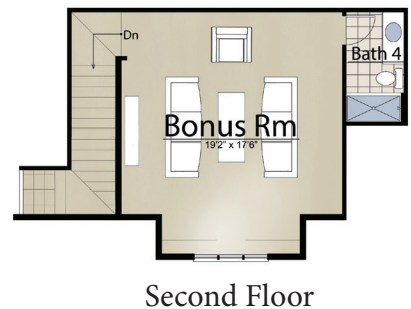

H  
 HUNTER'S RUN

LOT 1 3  
 PHEASANT WAY

4 BEDROOMS | 4.5 BATHS  
 STUDY & BONUS ROOM  
 3,893 SQ FT  
 2 CAR + 1 CAR GARAGE

RandyWiseHomes.com | 127 N Partin Drive | Niceville, FL 32578 | RG 0029913

©Copyright – Randy Wise Homes, Inc. 2022. Elevation, floorplans, prices, specifications and amenities are subject to change without notice. House plan drawings and any associated specifications and option lists are the property of Randy Wise Homes, Inc. Reproduction of these documents either in whole or in part, including any form of copying and/or preparation of derivative works thereof, for any reason, is strictly prohibited.